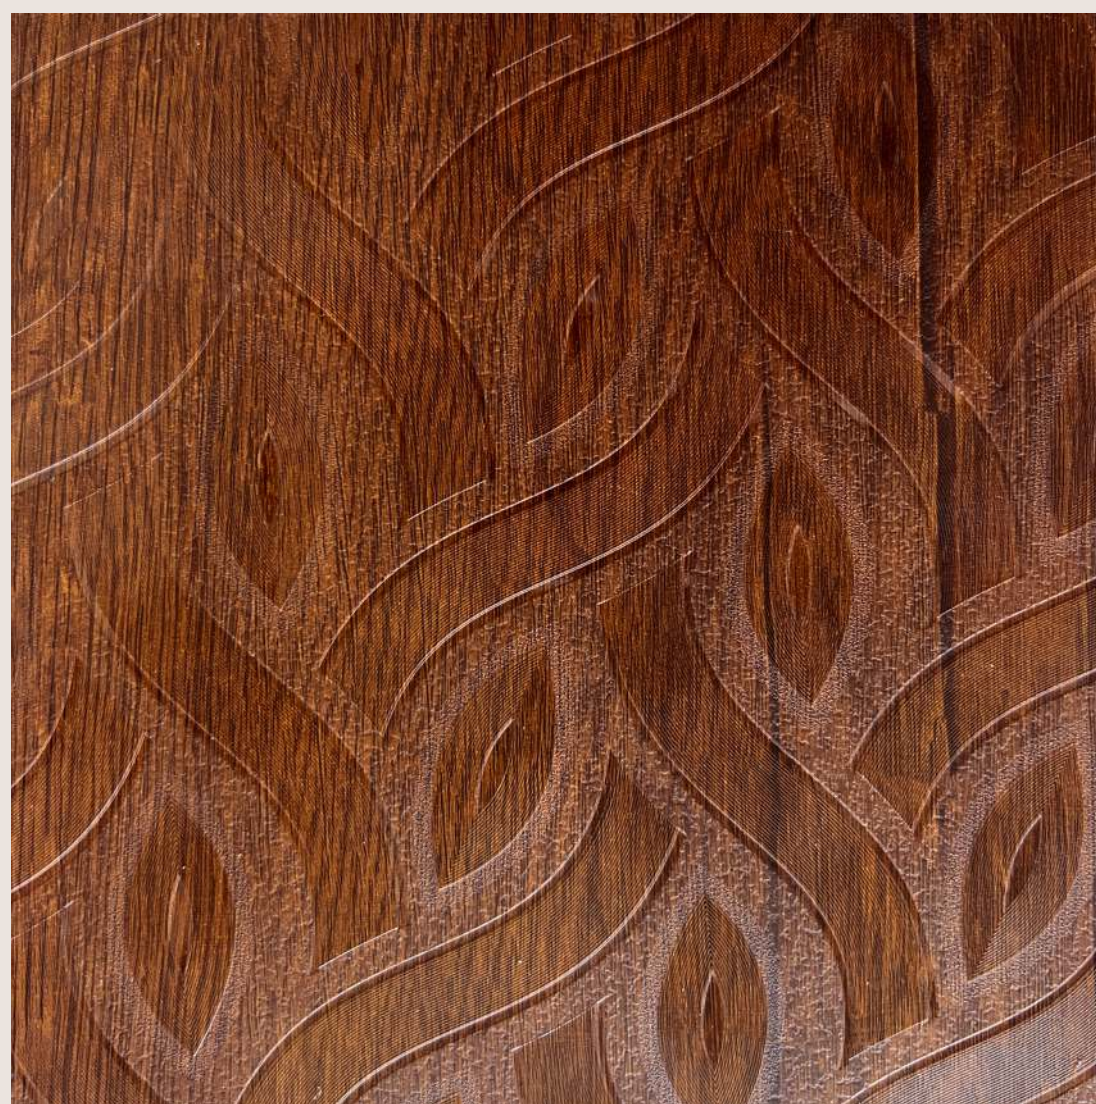

4581 D30
Bohemian Wood