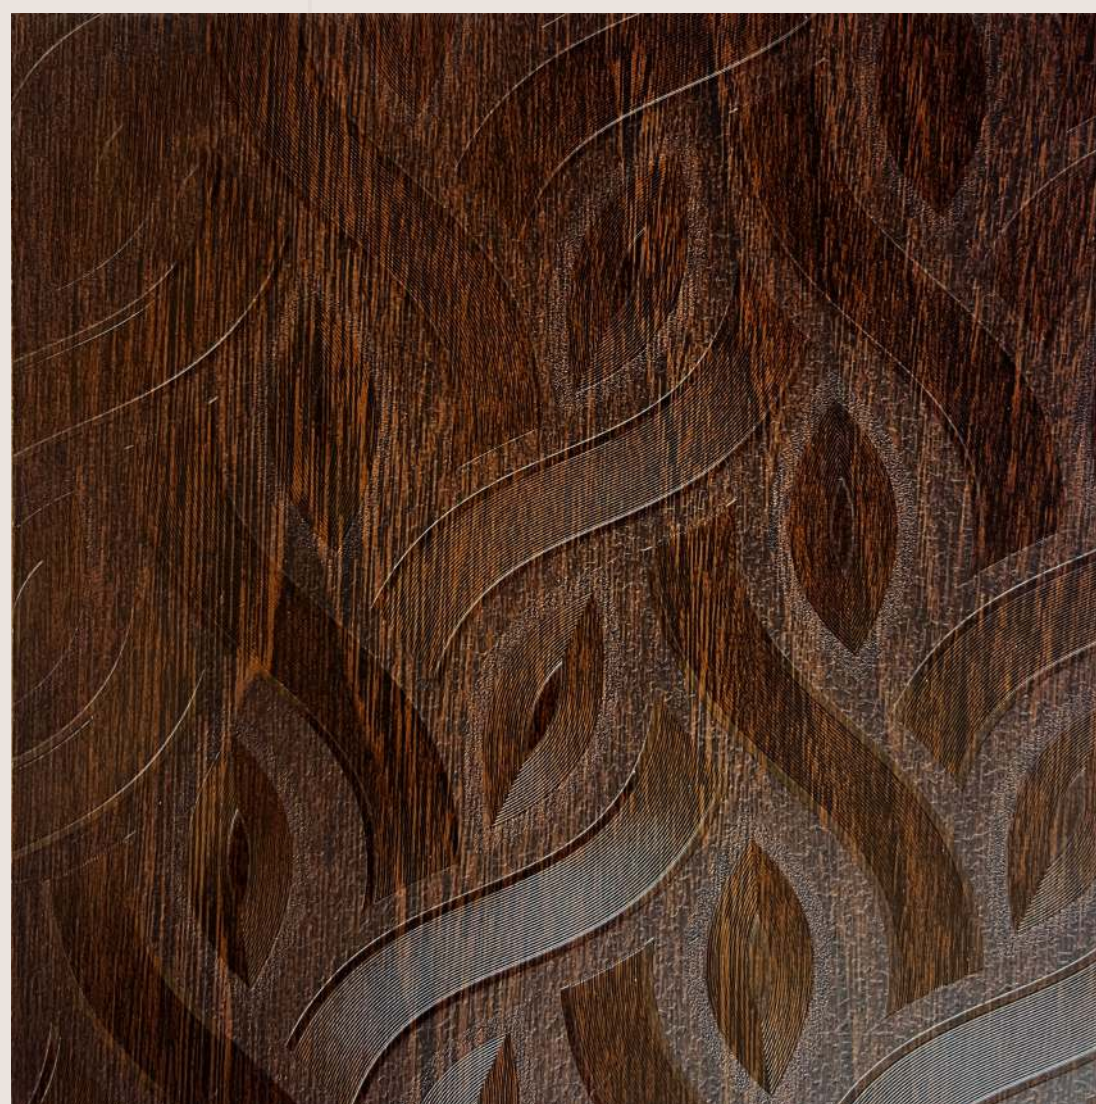

**4544 D14**  
Rustic Patch

**4934 D14**  
Glatt Blues

D30 FINISH

EACH DESIGN OFFERS A UNIQUE TAKE ON NATURAL WOOD.

D31 FINISH

4544 D30  
Rustic Patch

4534 D30  
Pine Hickory

4604 D31  
Grey Pasto