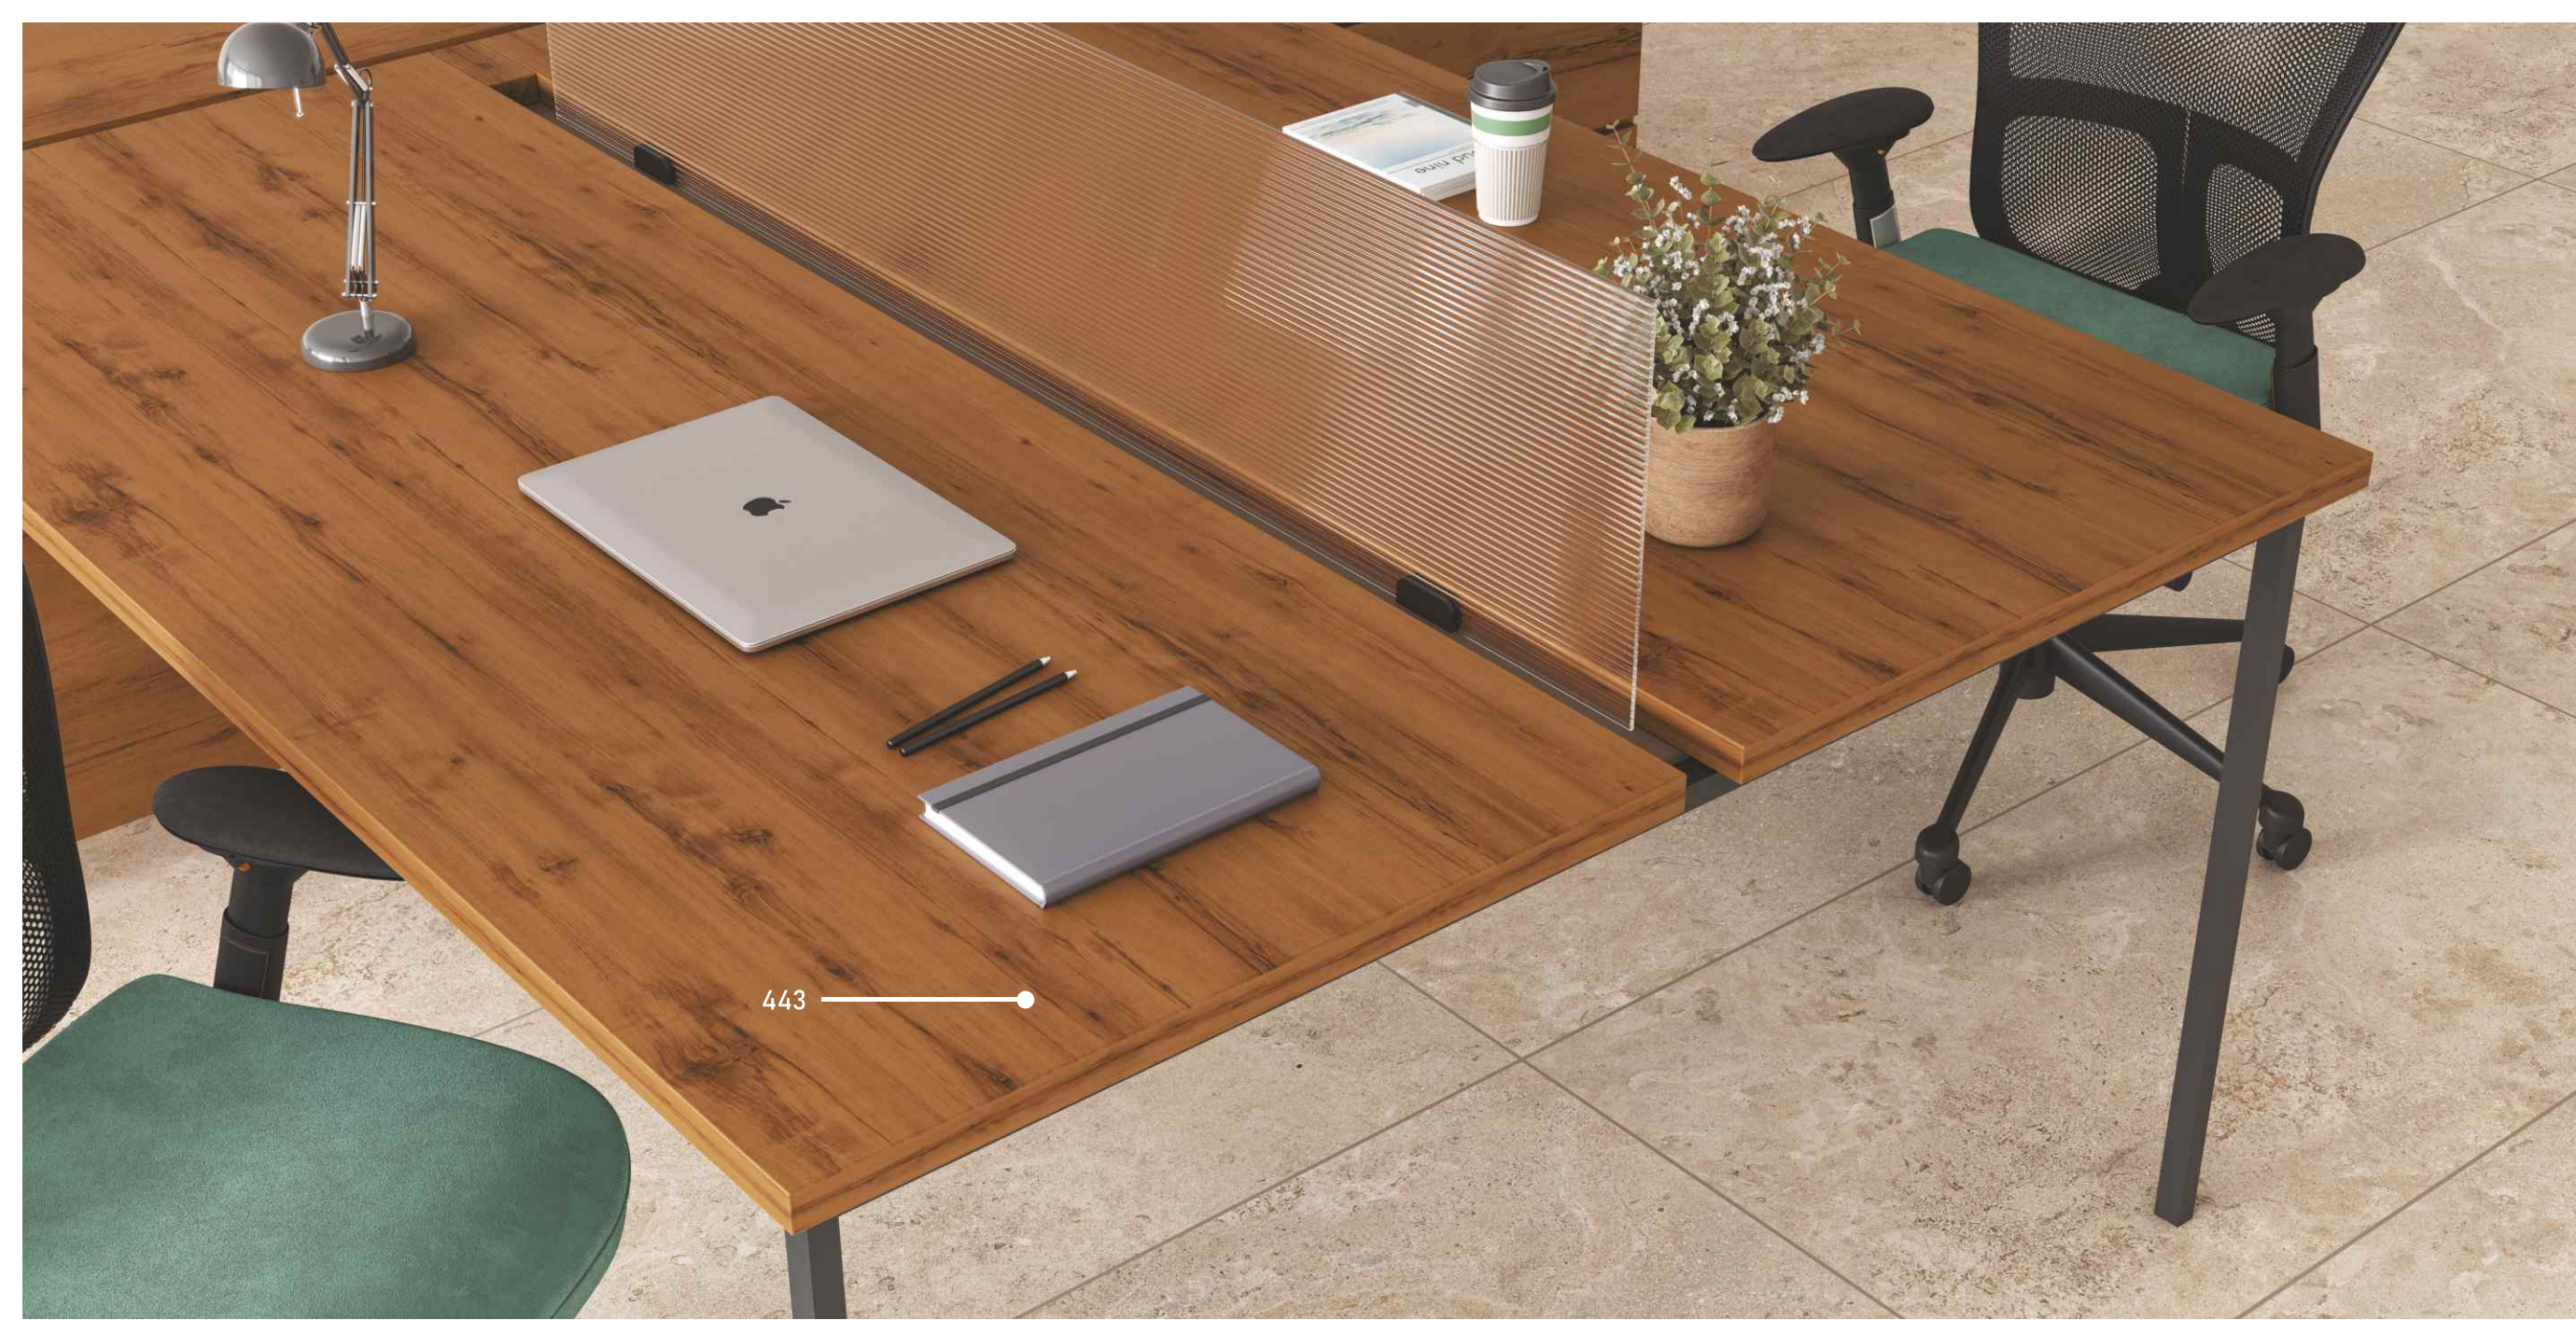

✦ Texture Surface

EDGE BAND