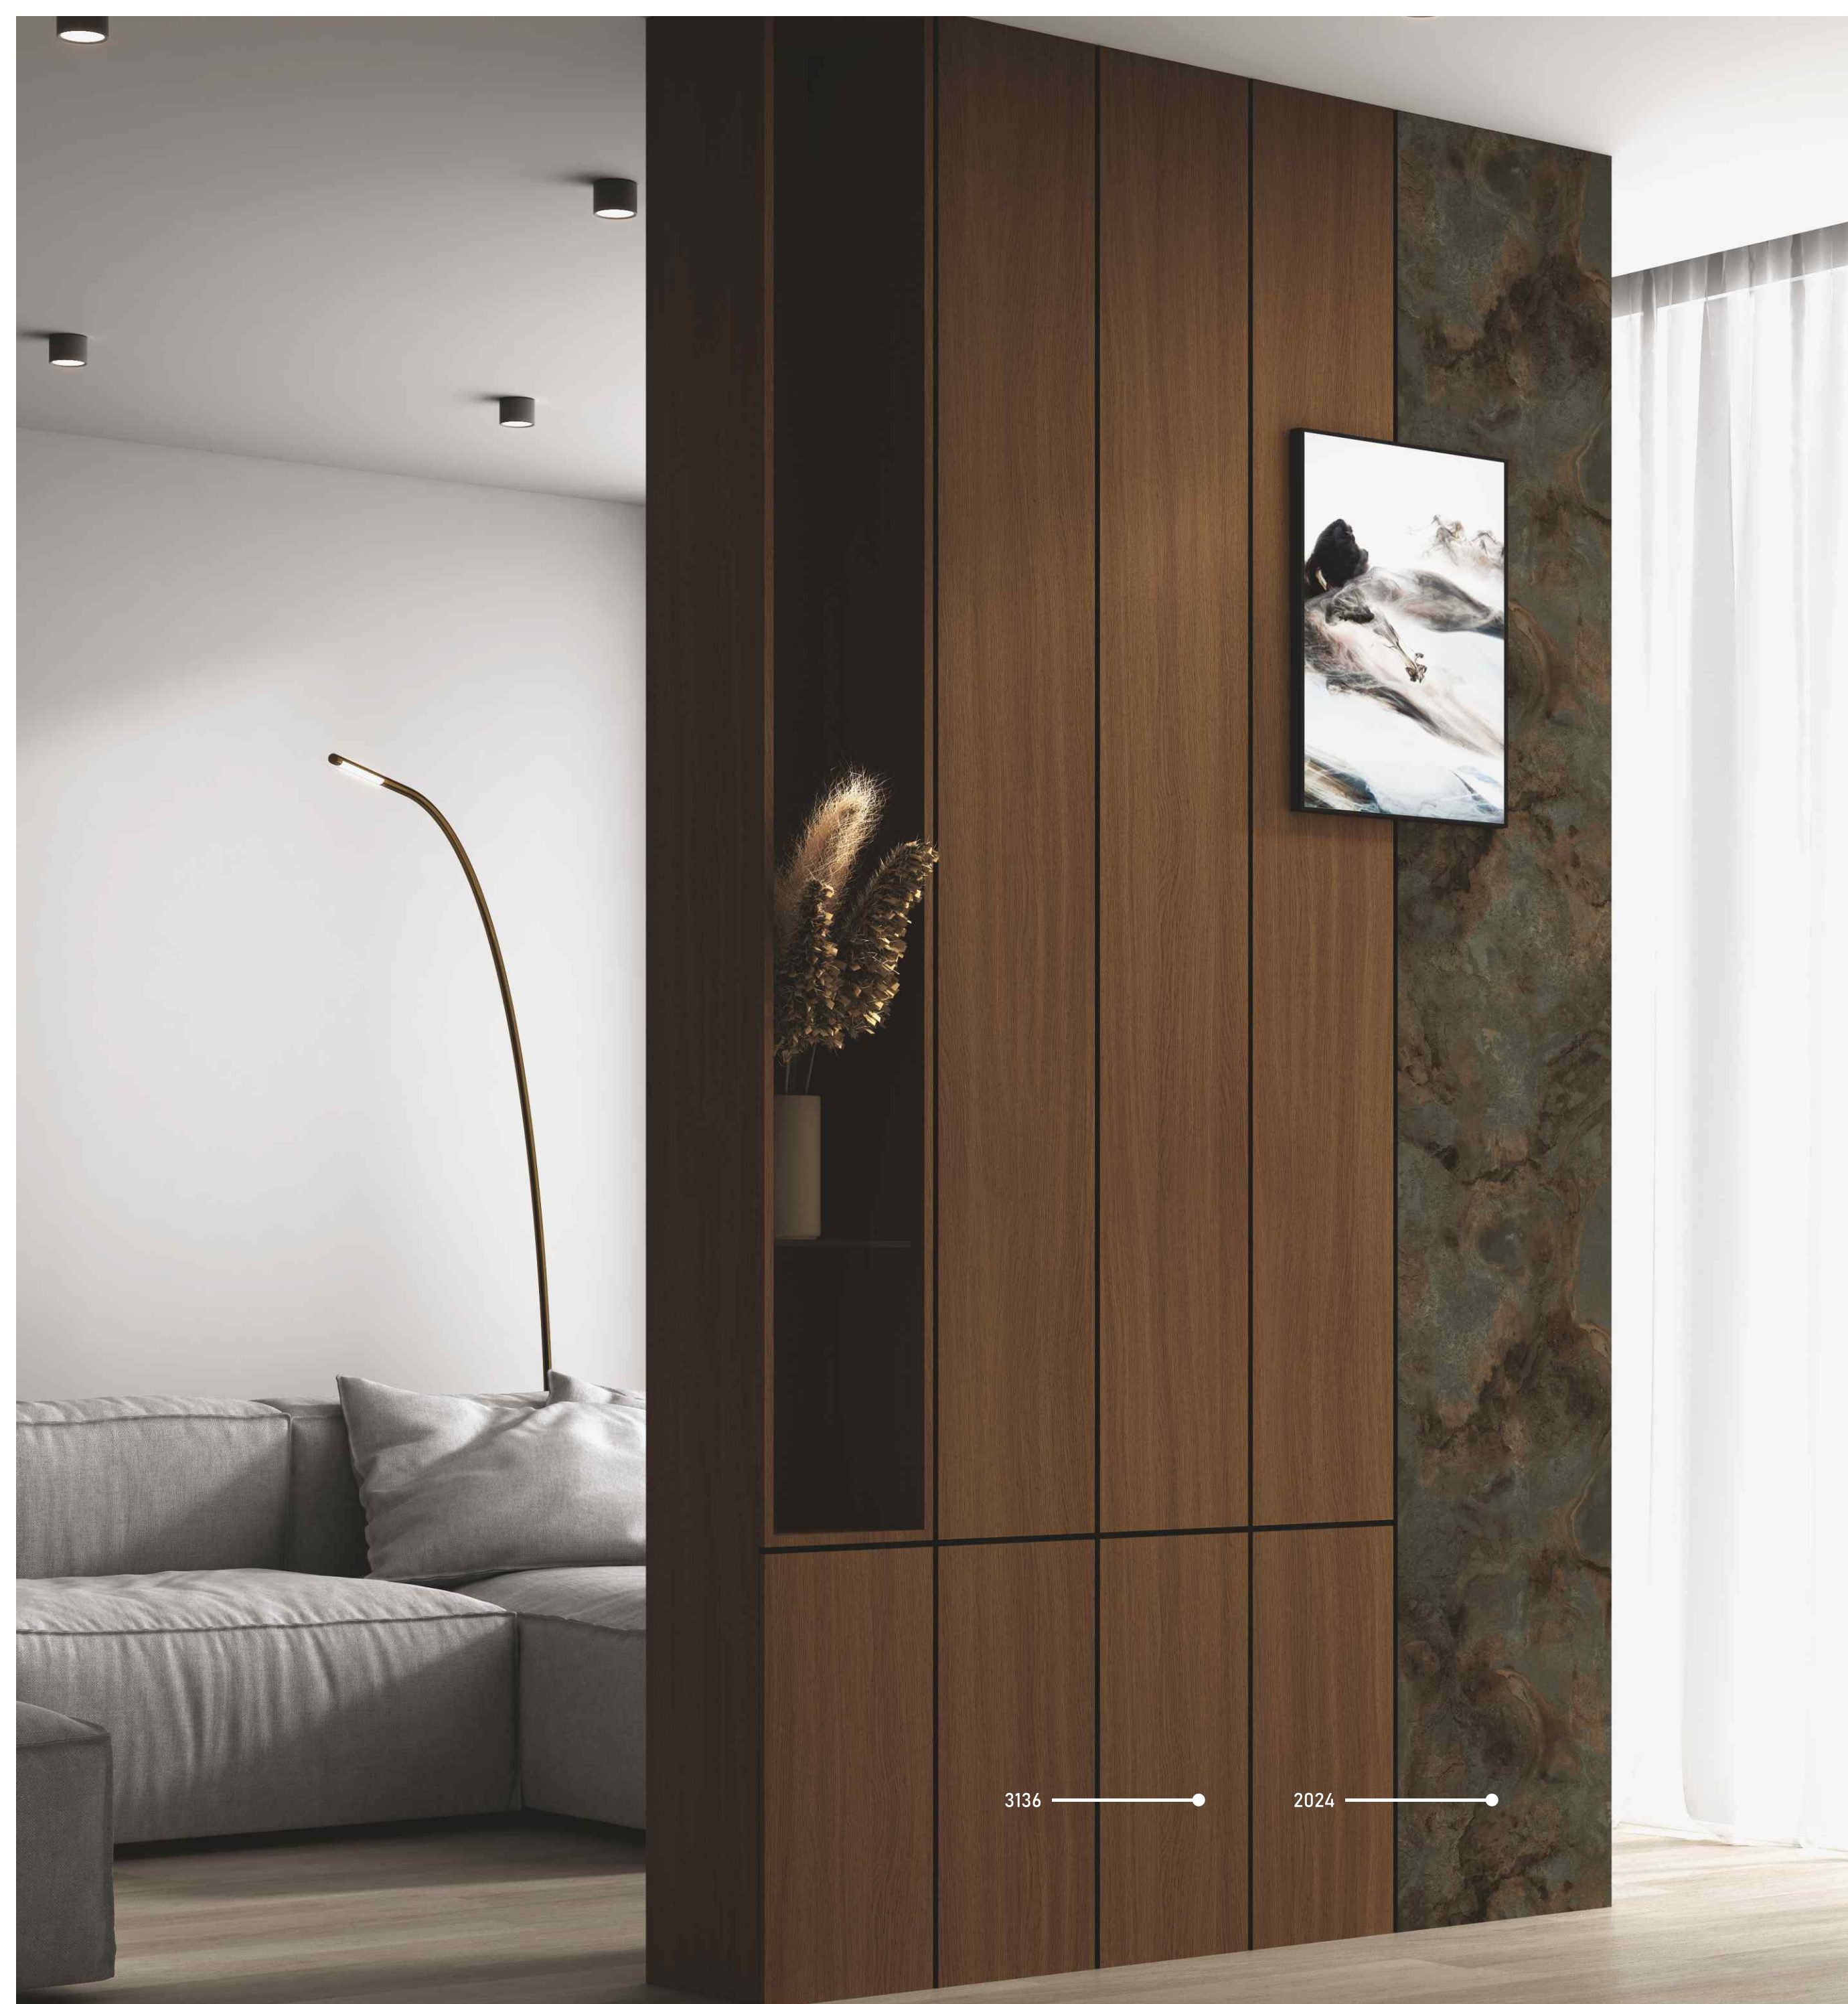

3136

2024

❖ Texture Surface

New Arrival Premium Exclusive

**The tangible
Twosome
For space
Makeover**

A wholesome experience of nature
That is quite tangible.