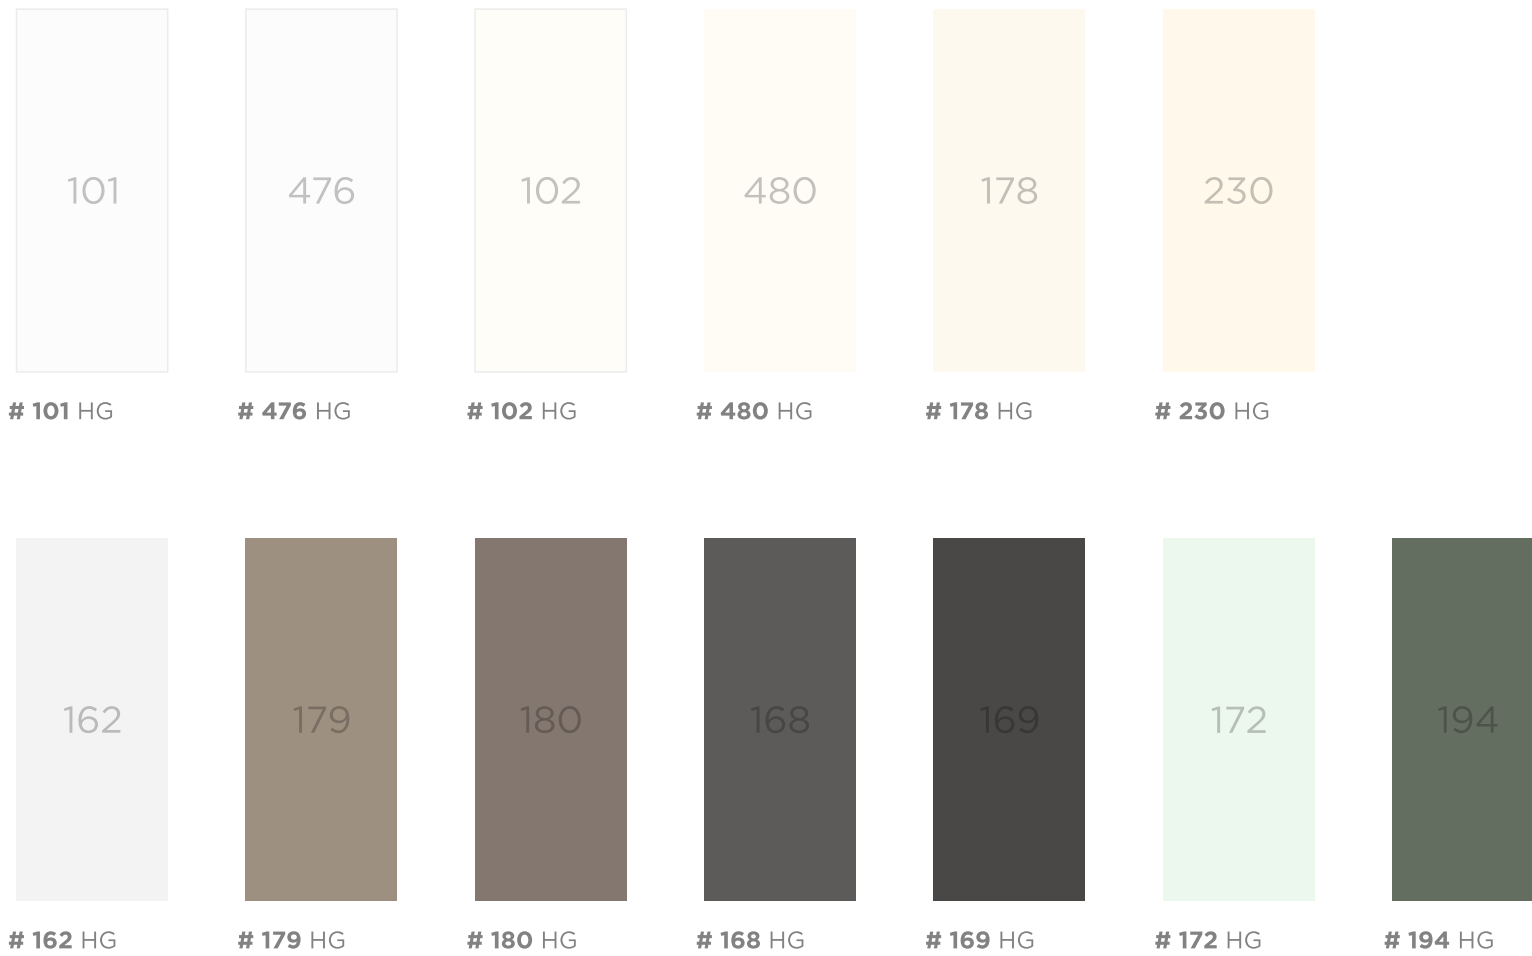

178 SF
Imperial

102 SF
Titana Weiss

226 SF
Dust Pink

179 SF
Golden Beige

Suede Finish

186 SF
Charcoal Grey

101 SF
Weiss

199 SF
Ocean Blue

160 SF
Great Grey

New Arrival

Premium

Edge Band

A symphony of soft hues that transform
Your space with a touch!

228 SF

Robin Blue

The Perfect Shade To Bring Your Design Dreams

Cool Earth

225 SF

Steel Grey

190 SF

Black

Suede Finish

New Arrival

Premium

Edge Band

High Gloss

World Painted with Pastel Perfection

Explore our curated collection of pastel laminates and Discover the perfect shade to bring your design vision to life.

Satin Matt

Technical Specification