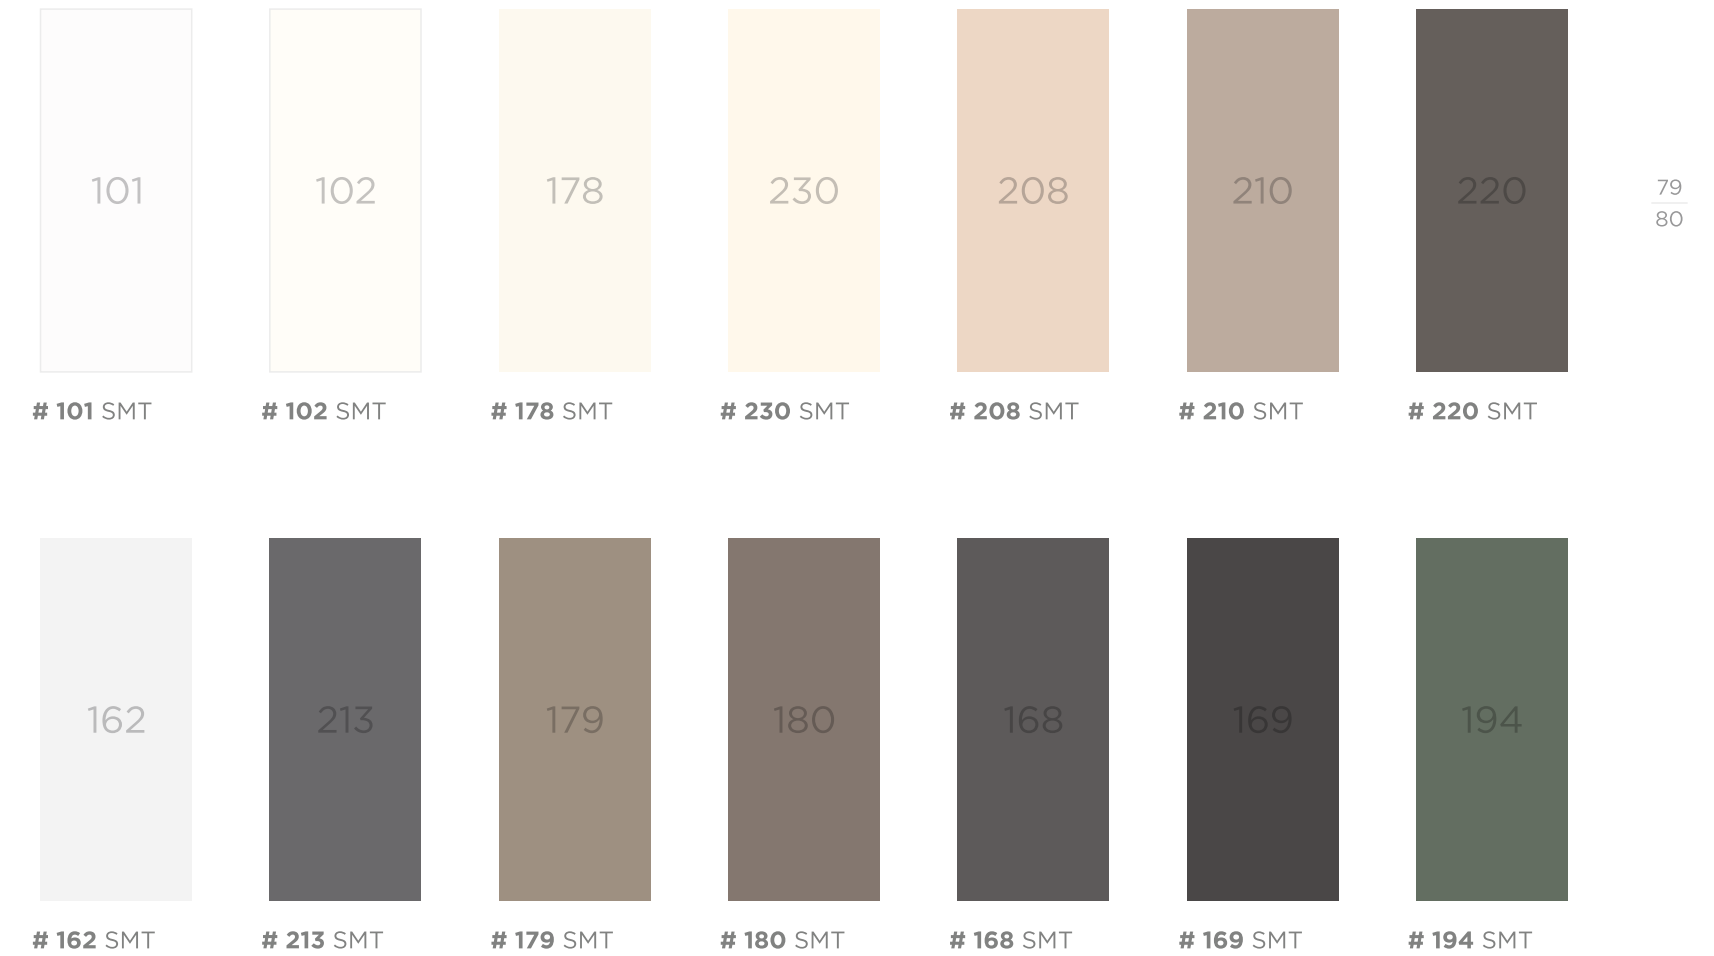

178 SF
Imperial

102 SF
Titana Weiss

226 SF
Dust Pink

179 SF
Golden Beige

Suede Finish

186 SF
Charcoal Grey

101 SF
Weiss

199 SF
Ocean Blue

Cool Earth

225 SF

Steel Grey

190 SF

Black

Suede Finish

New Arrival

Premium

Edge Band

High Gloss

World Painted with Pastel Perfection

Explore our curated collection of pastel laminates and Discover the perfect shade to bring your design vision to life.

Satin Matt

Technical Specification