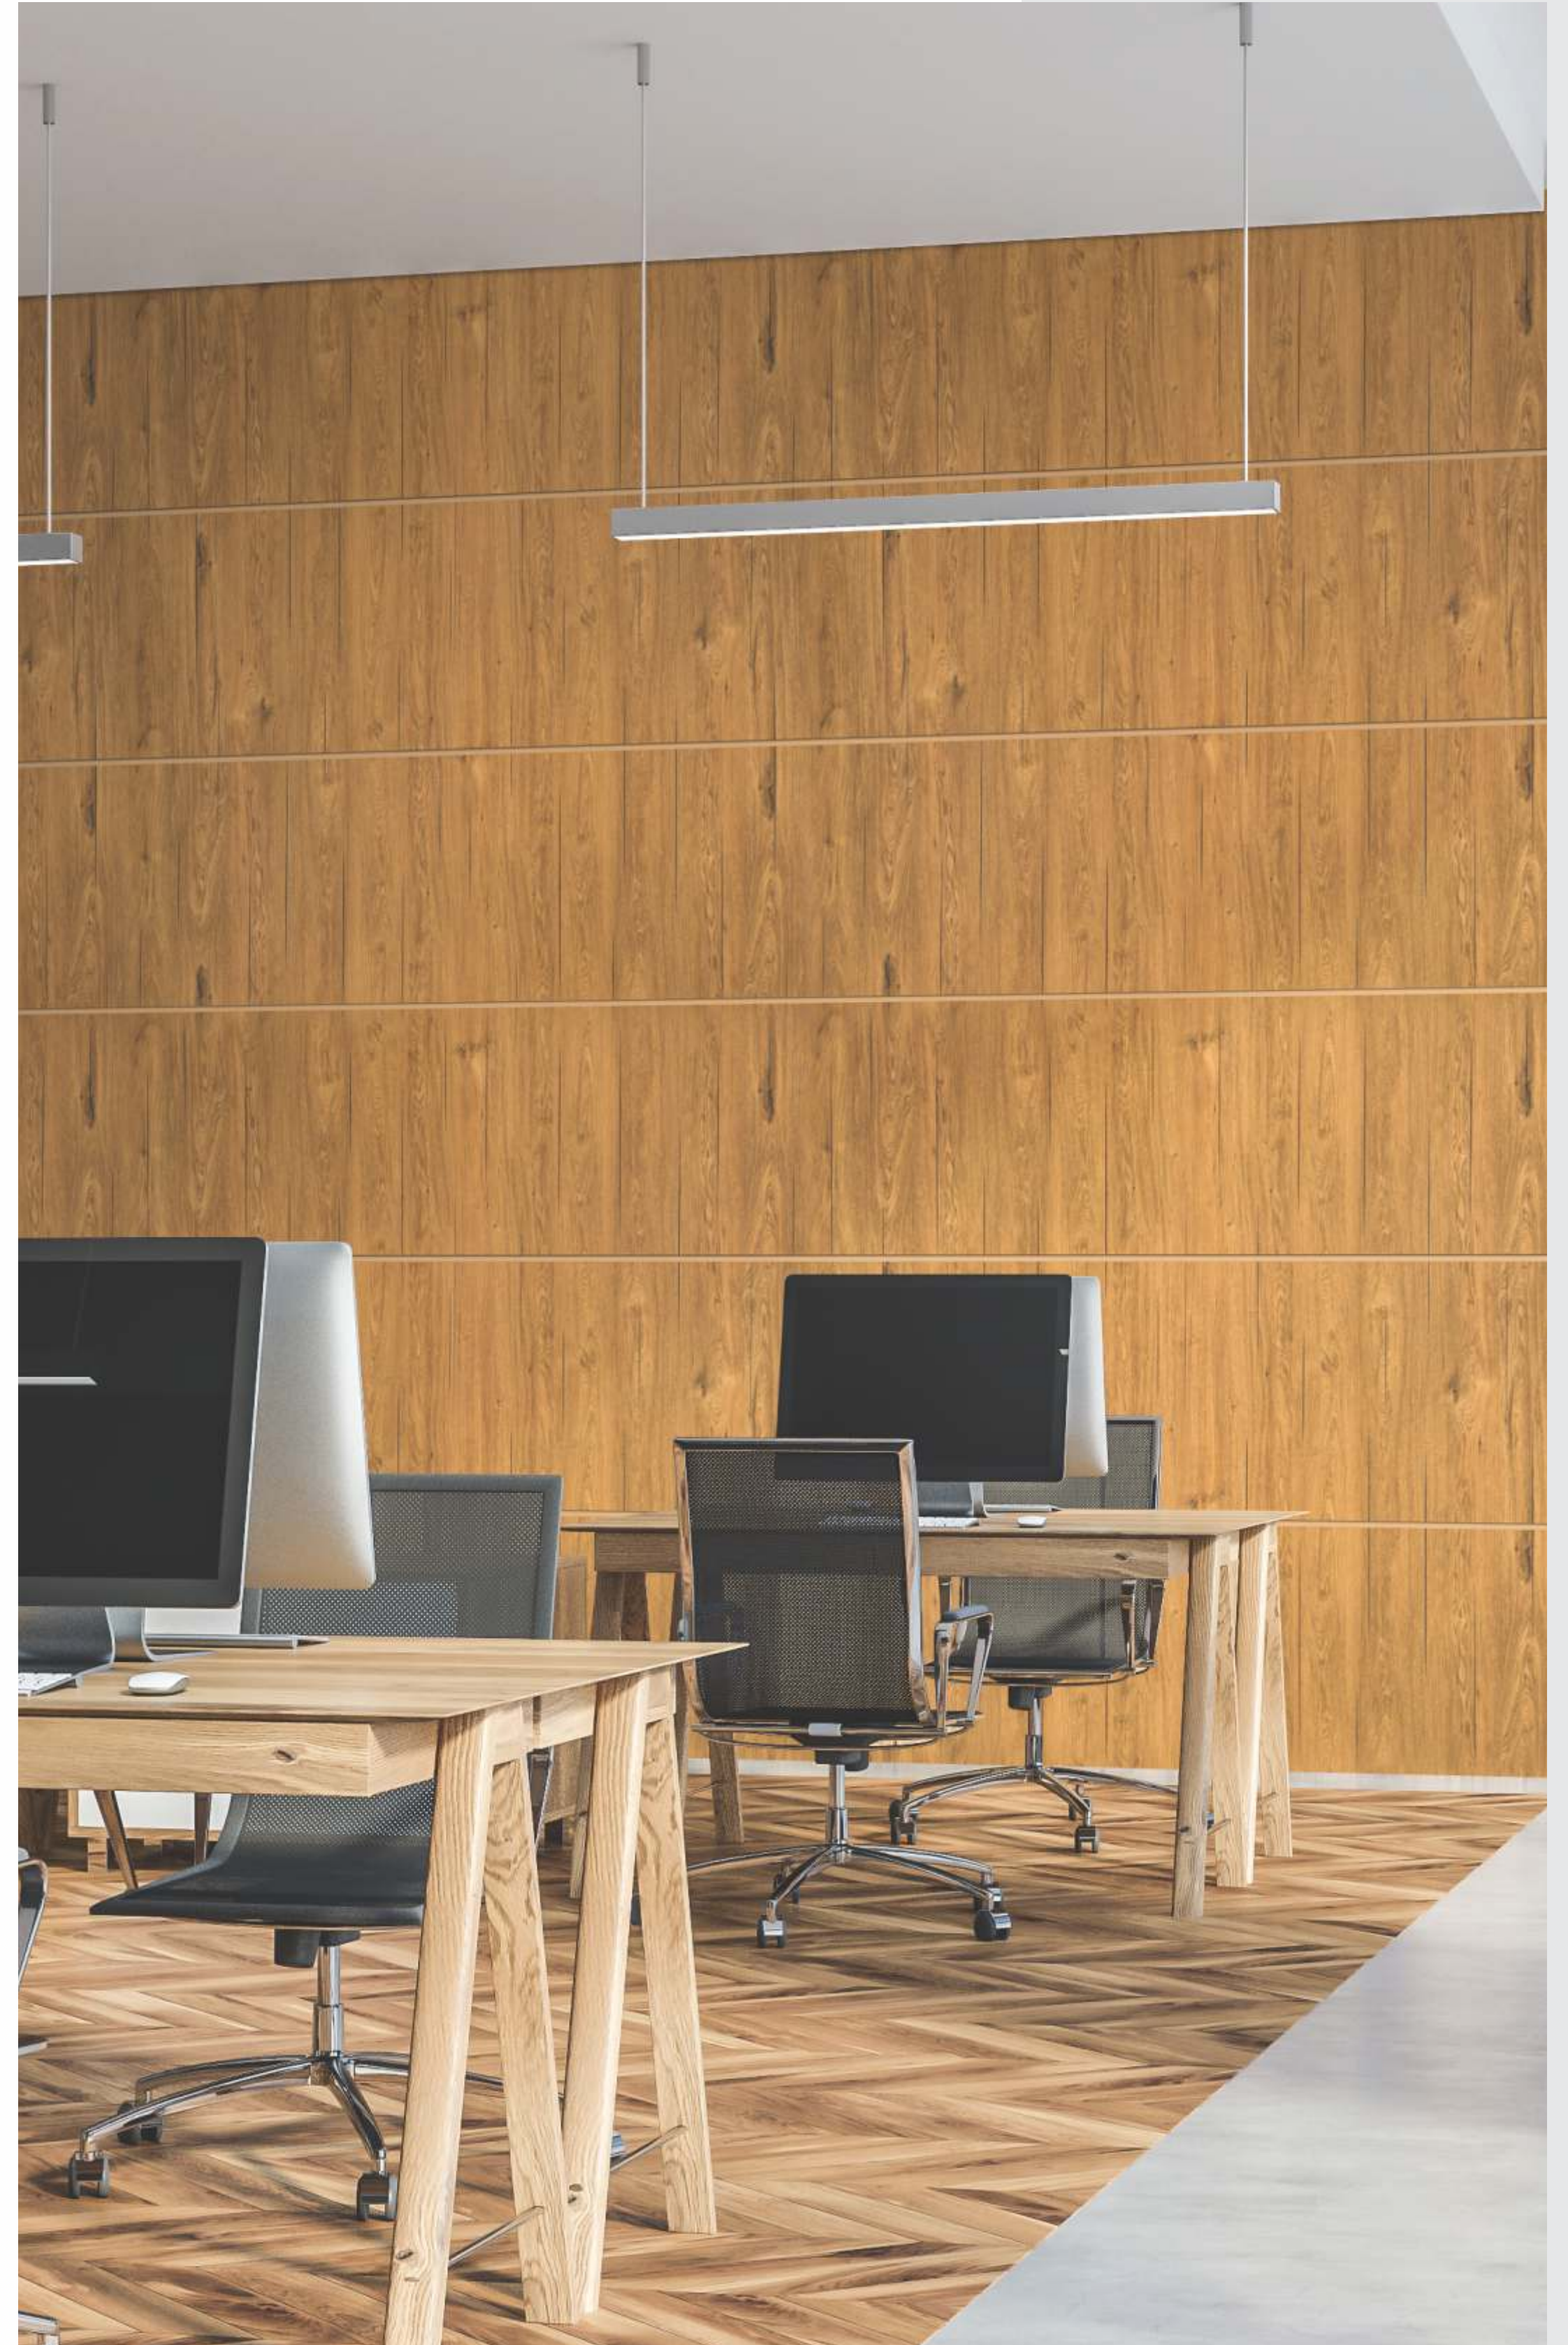

Carvings Series