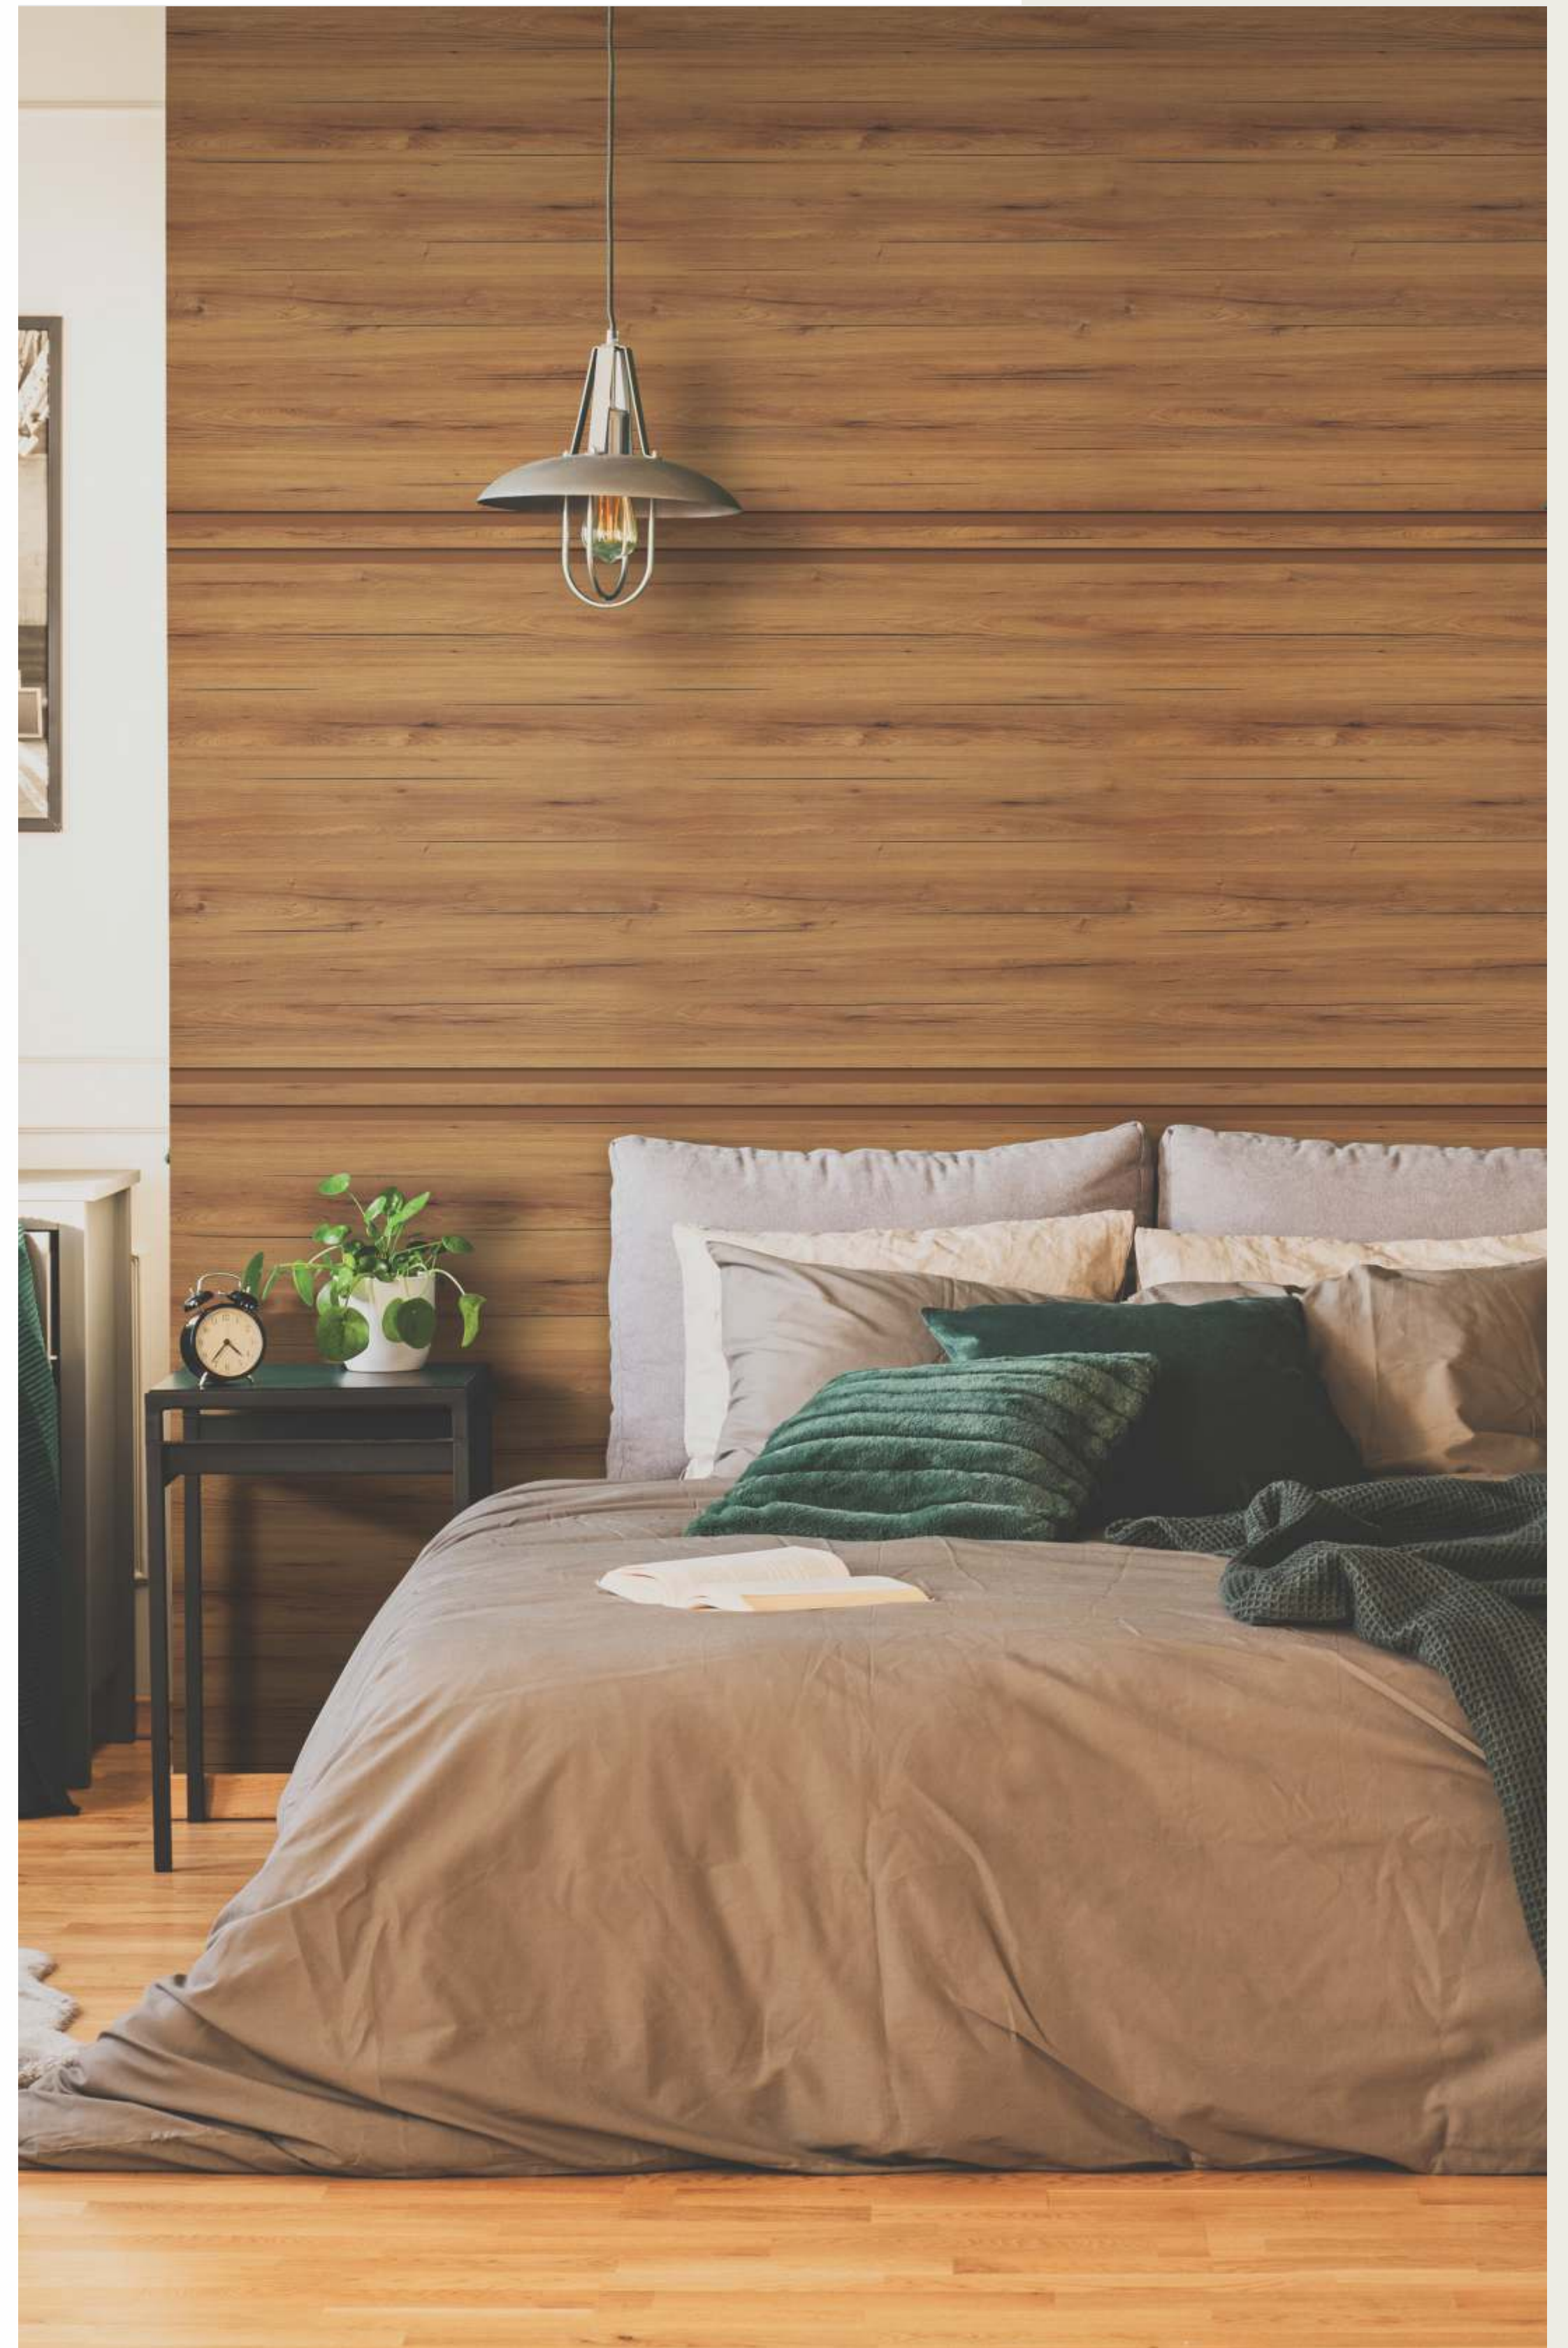

CRV-02 TEXTURE ▲ AUSTERE

CRV-02 TEXTURE ▲ AUSTERE

7288 XM ▲ AFRICAN VENEER

173 SF ▲ TOBACCO

Carvings Series

Carvings Series

CRV-27 TEXTURE ▲ SWISS VENZA

8355 VOK ▲ ALASKA WOOD