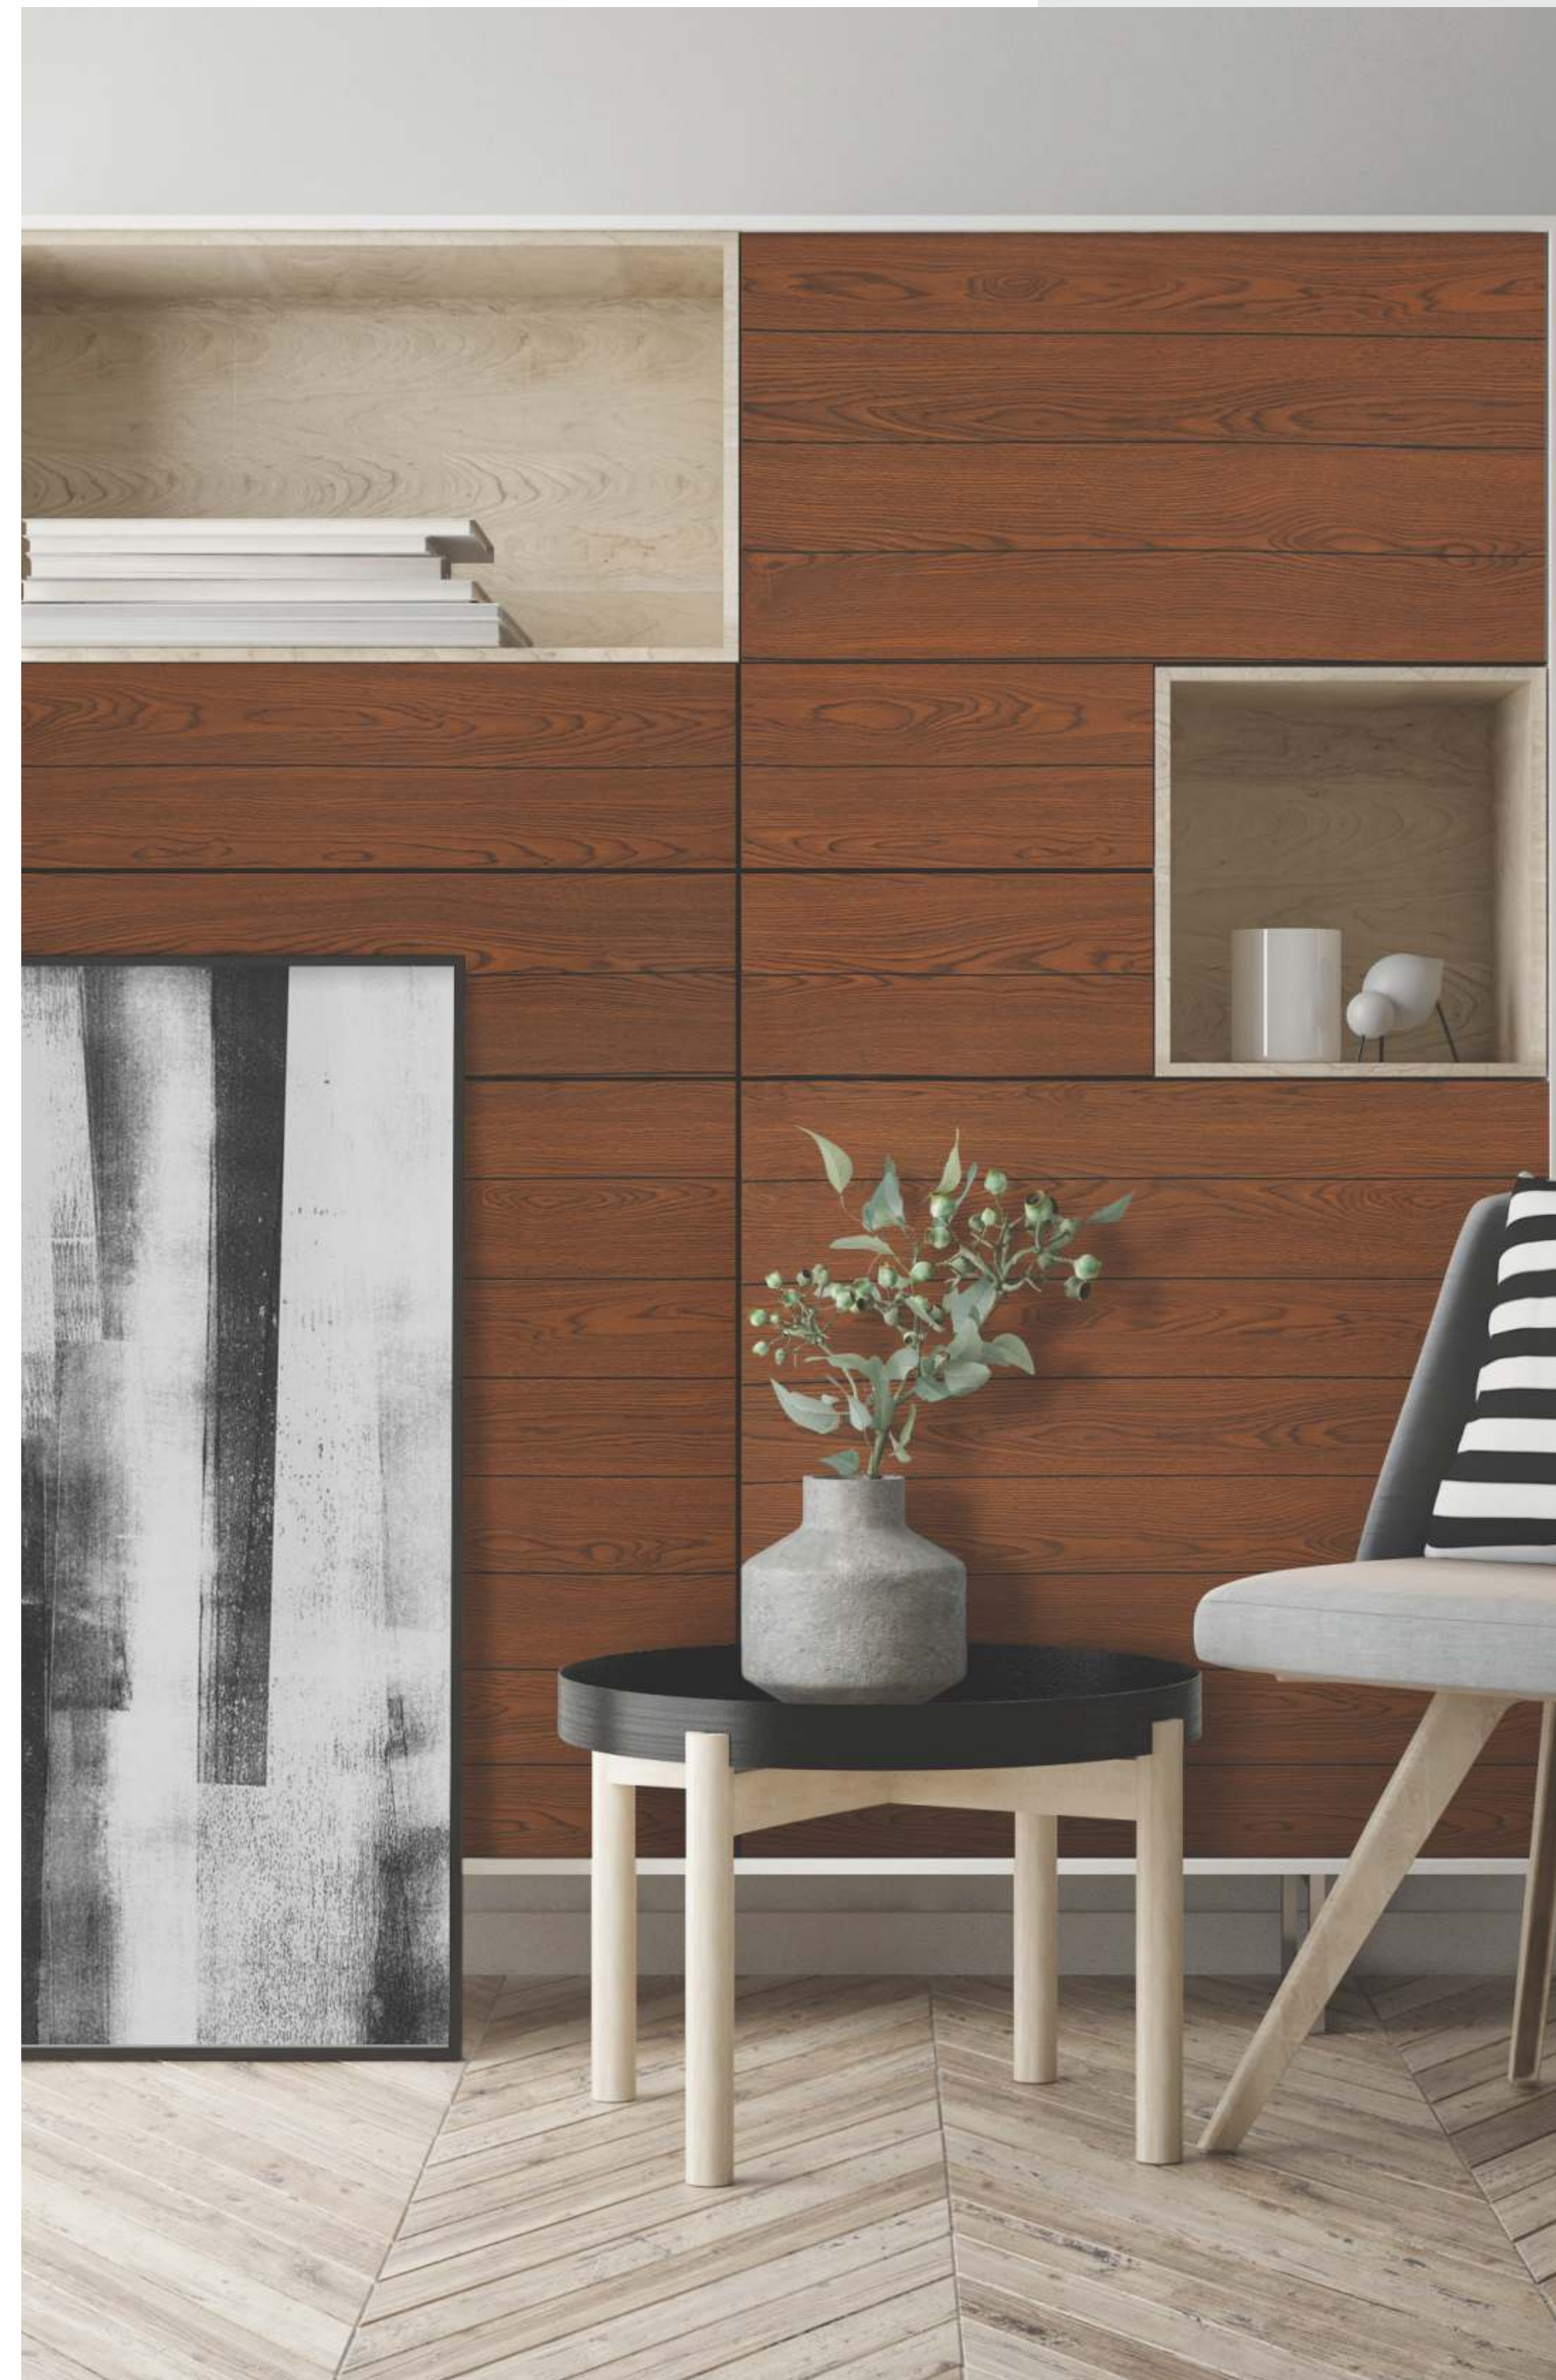

CRV-24 TEXTURE ▲ HORIZON WOOD

CRV-24 TEXTURE ▲ HORIZON WOOD

430 VNR ▲ ZAMBIA WOOD

173 SF ▲ TOBACCO

BRISK
BROWN

Bring a little vibrancy into your home with Carvings' new collection.

Carvings
Series

CRV-17 TEXTURE ▼ BRISK BROWN