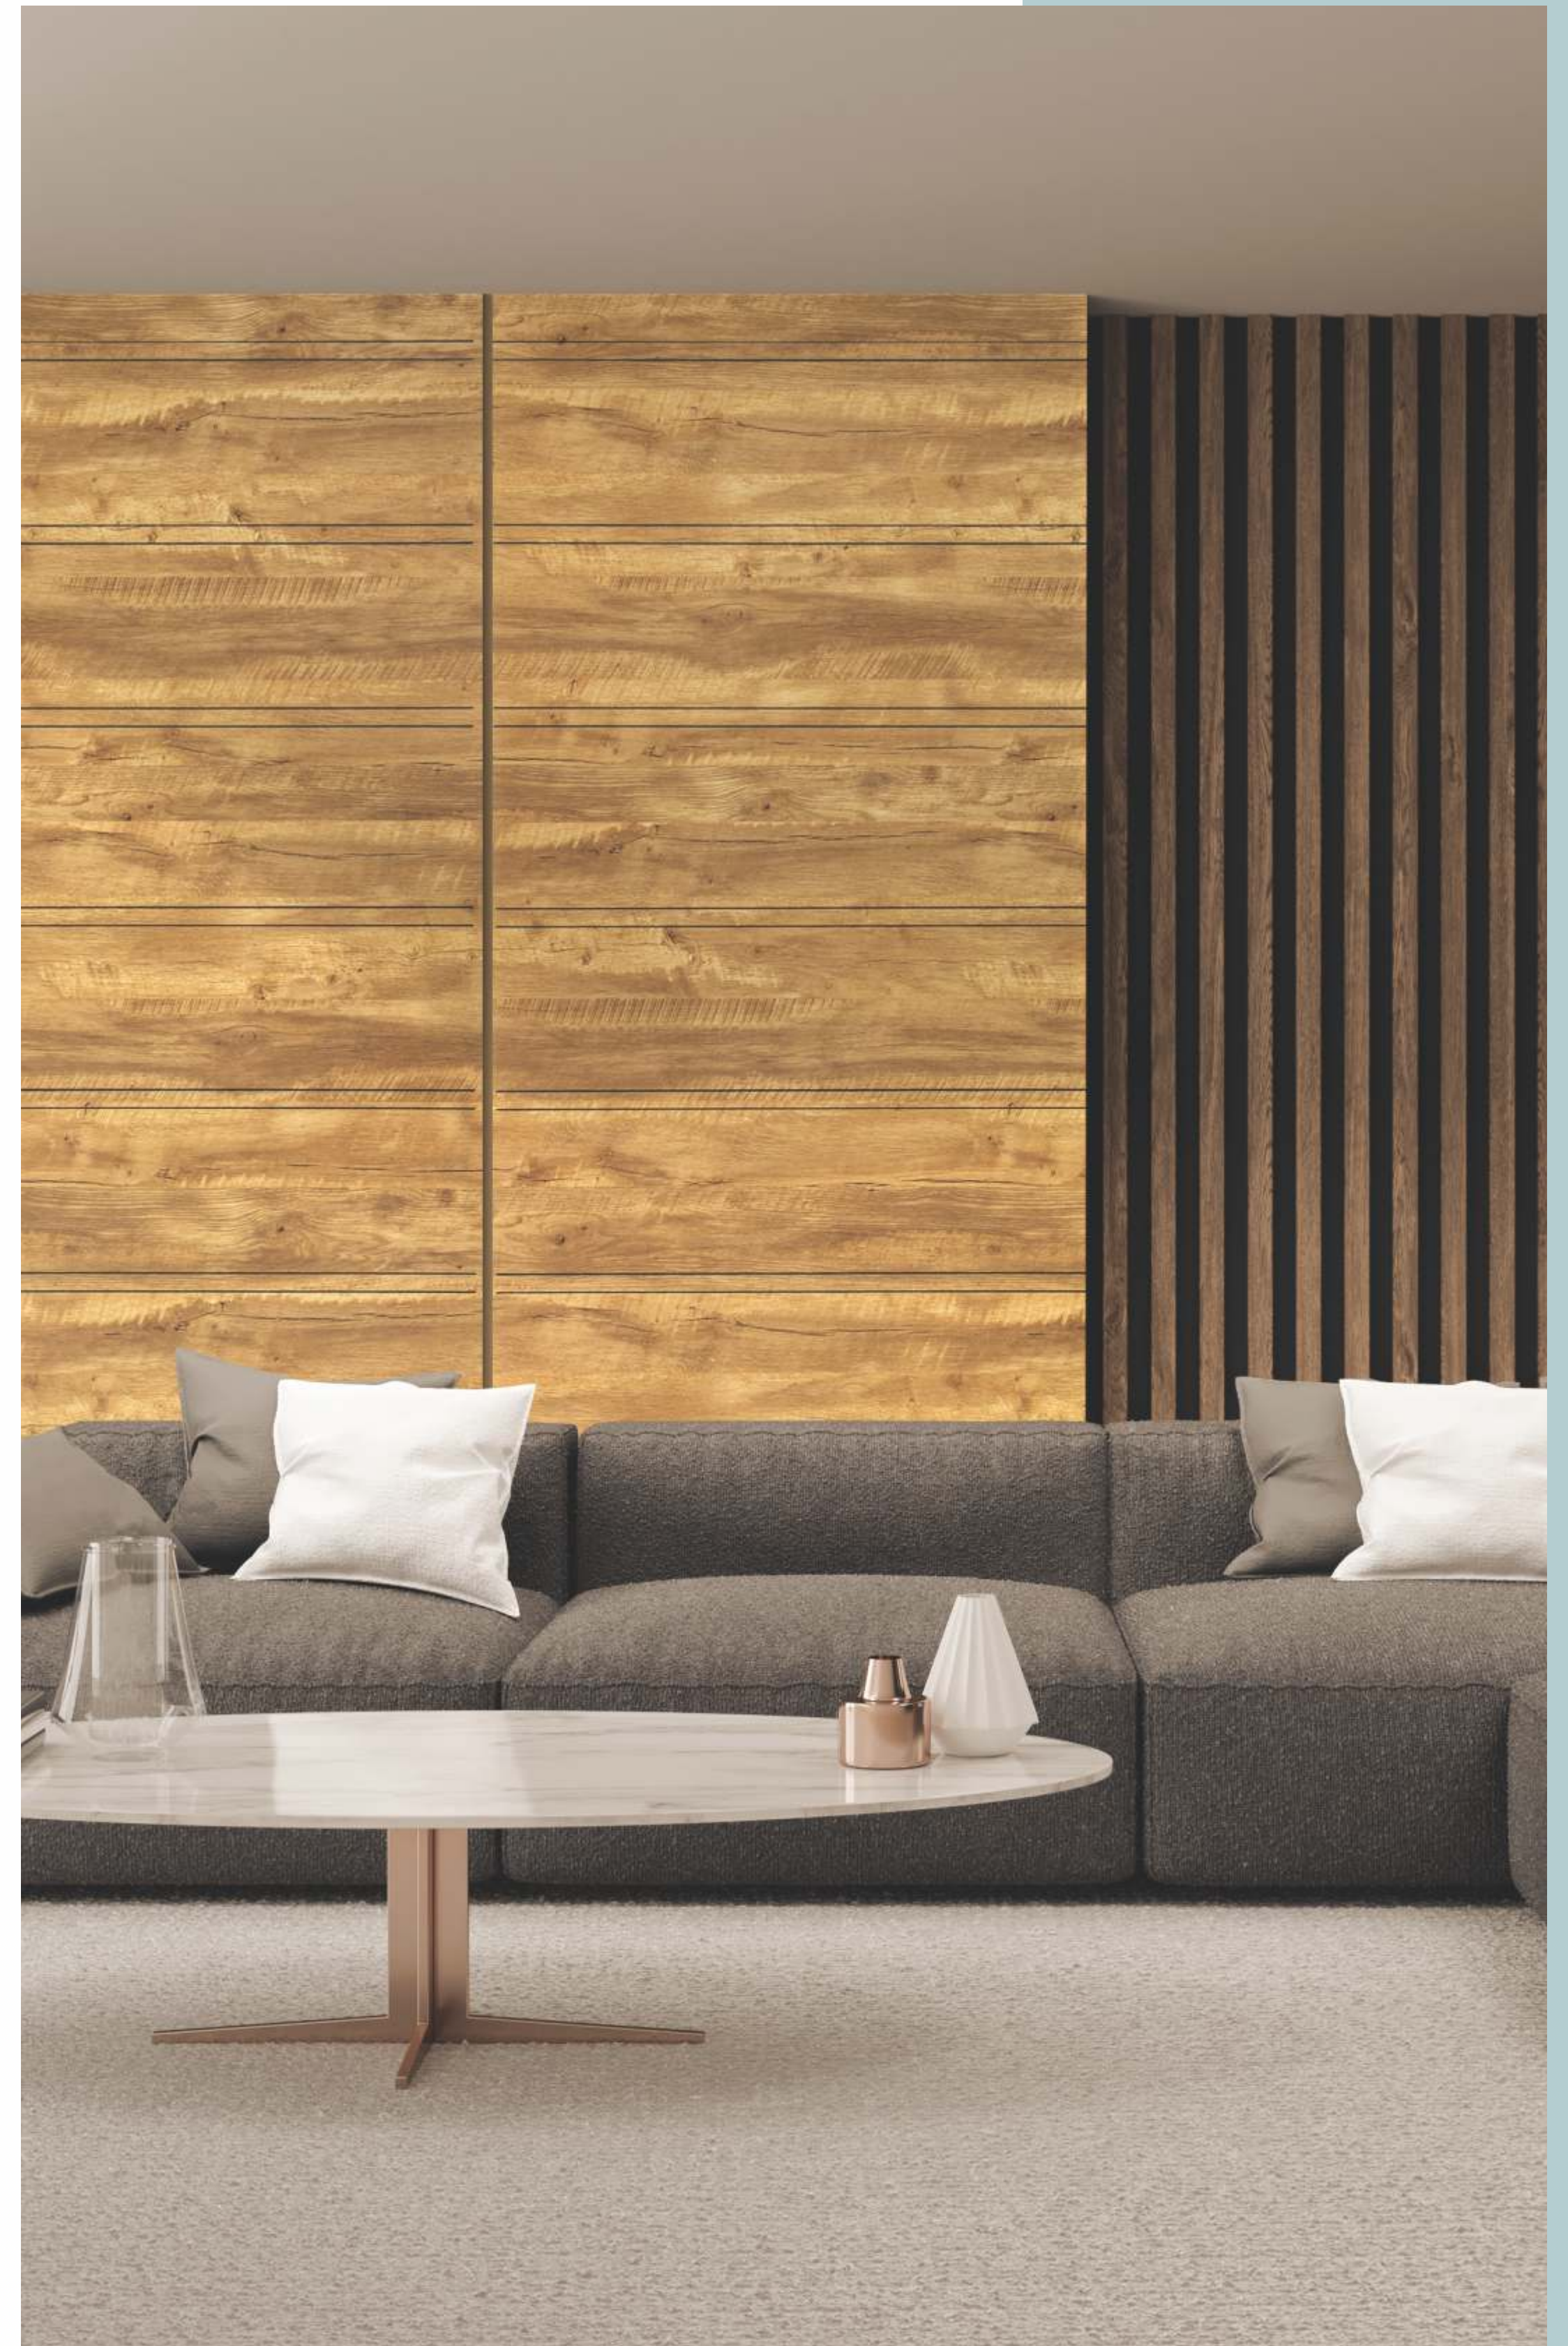

CRV-17 TEXTURE ▼ BRISK BROWN

519 HG ▼ SPICE WOOD

195 SMT ▼ EUCALYPTUS GREEN

CRV-16 TEXTURE ▼ PANACHE PINE

CRV-16 TEXTURE ▼ PANACHE PINE

7279 VNR ▼ FONDLE MAPLE

185 HG ▼ FOX GREY

CRV-14 TEXTURE ▼ GRACE TRACE