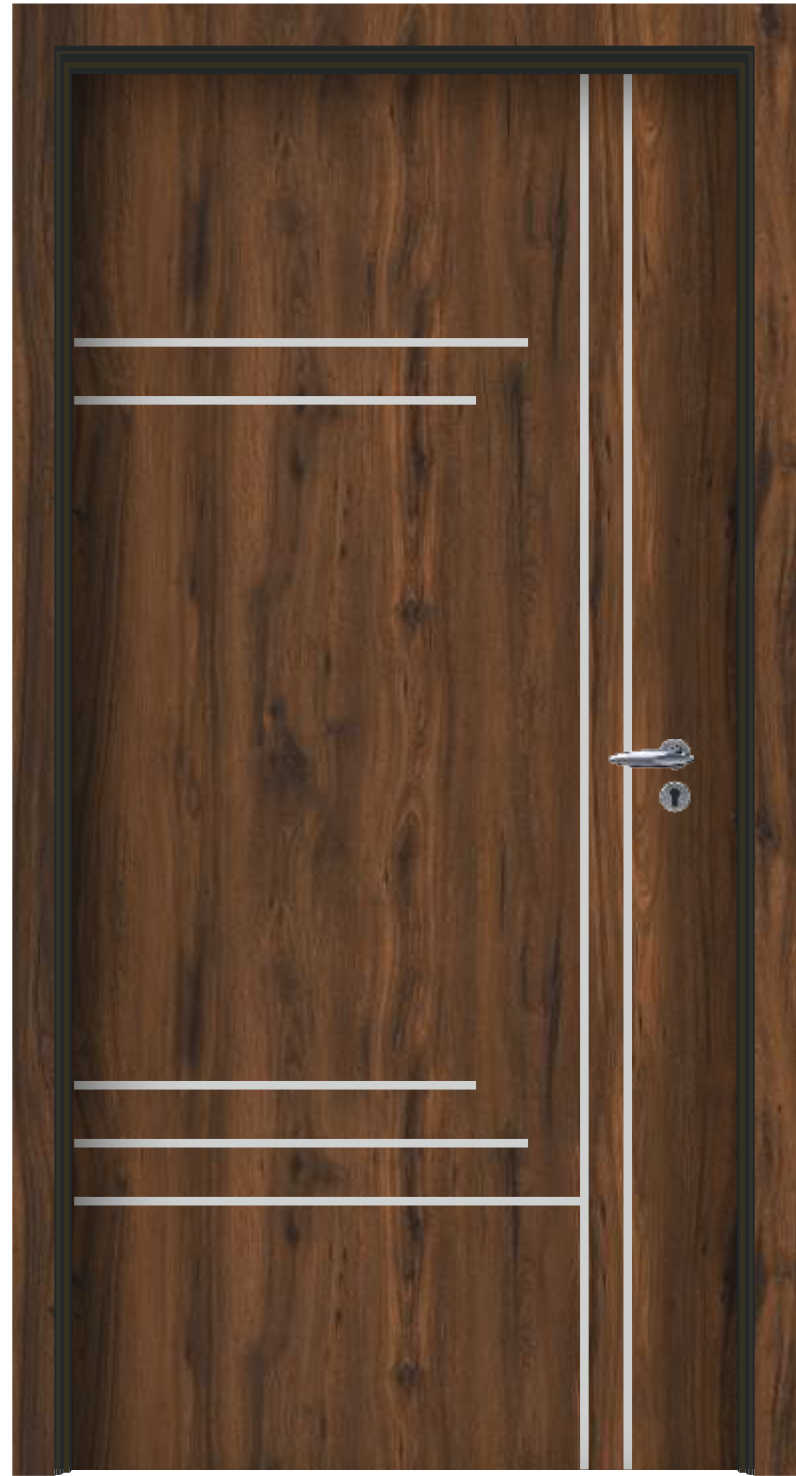

Elevate Your Door With
Timeless Elegance

e'door
DESIGN

CLASSIC DESIGN

Size : 40" x 84"

Thickness : 1mm

■ 4981 ■ 423

X-149

e'door
DESIGN

CLASSIC DESIGN

Size : 40" x 84"

Thickness : 1mm