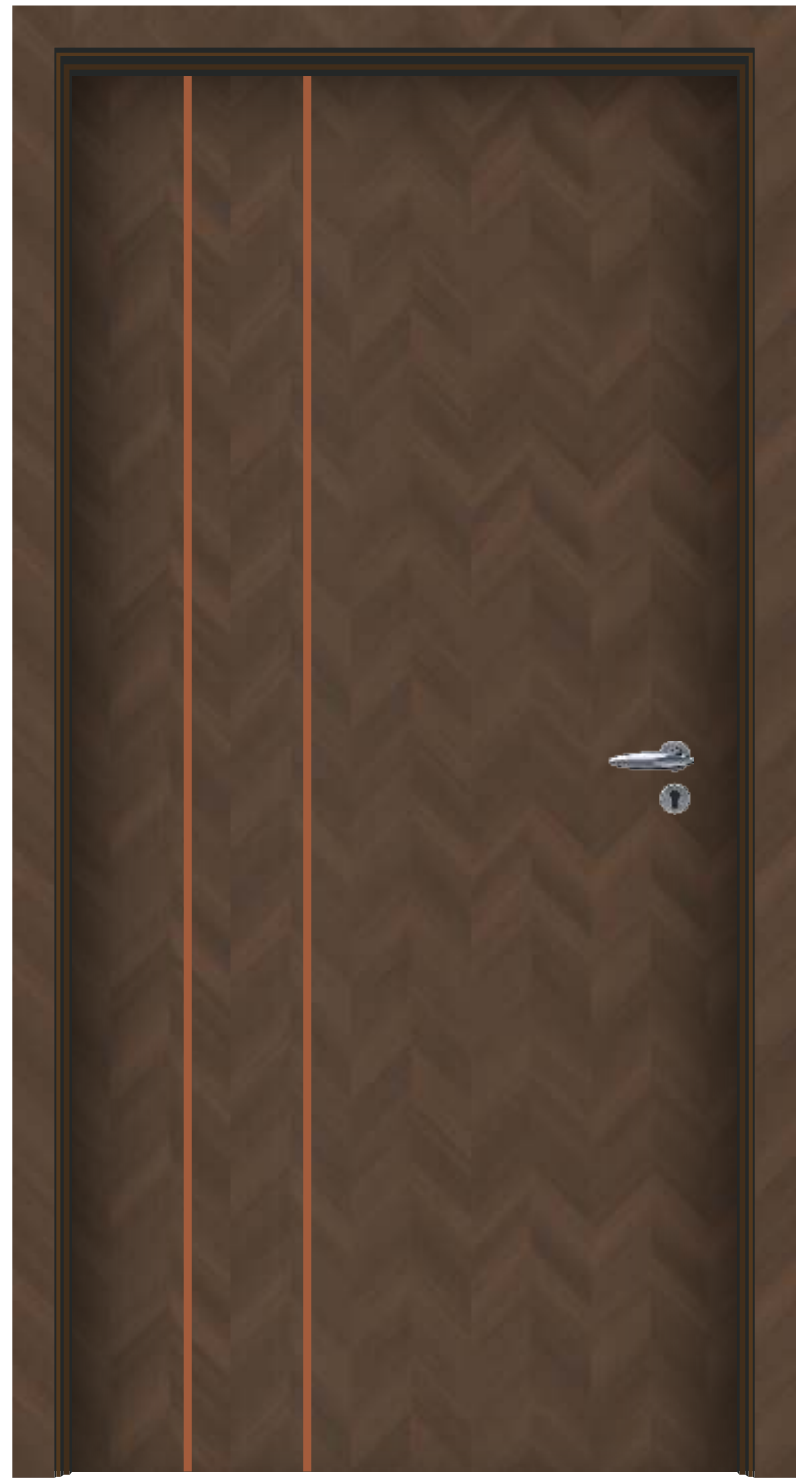

"e'door" the choice of luxury connoisseurs.

Elevate Your Door With
Timeless Elegance

e'door
DESIGN

METAL DESIGN

Size : 40" x 84"

Thickness : 1mm

■ 7413 | ■ Bronze Foil

X-76