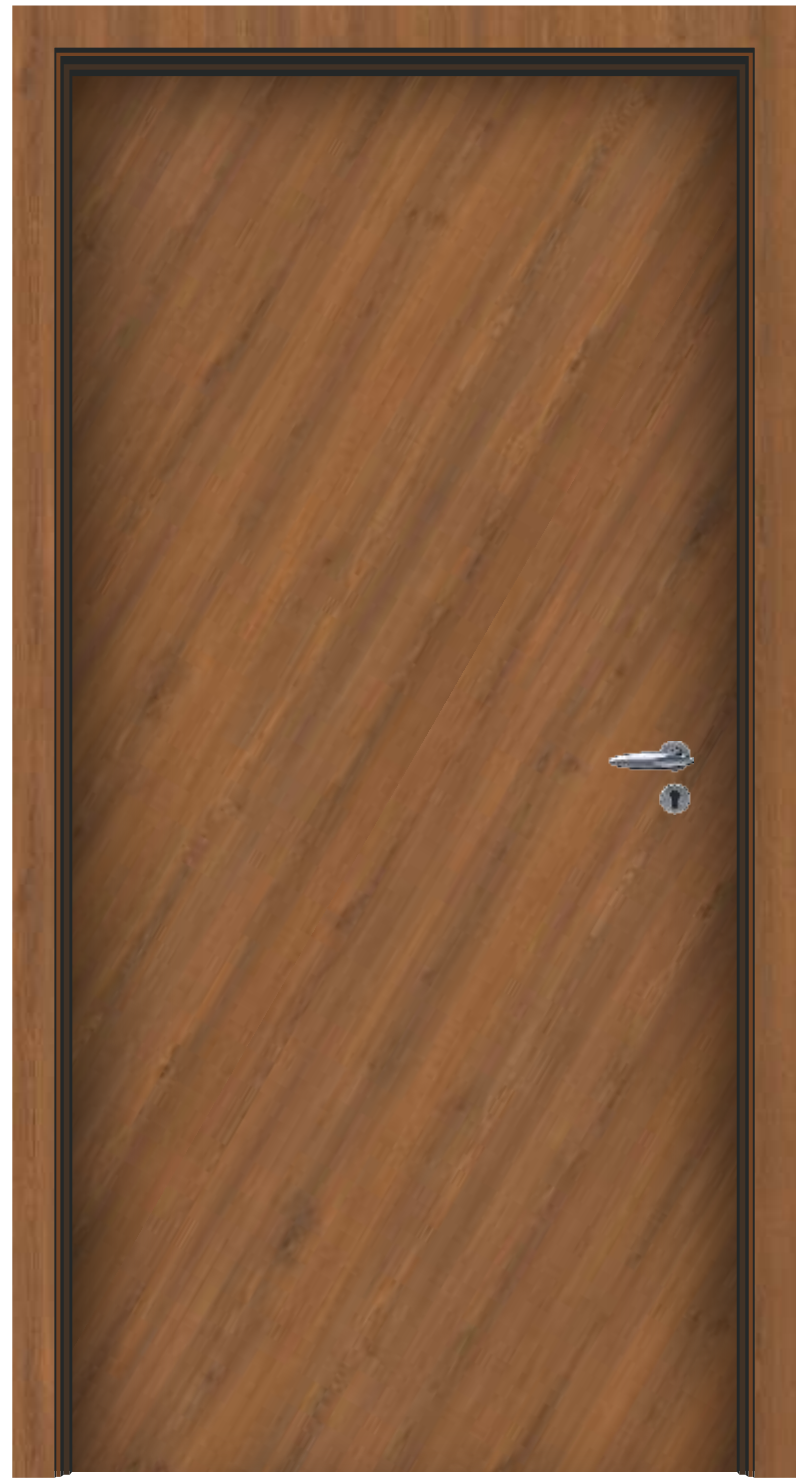

Thickness : 1mm

■ 168 ■ 7008

X-78

Elevate Your Door With
Timeless Elegance

e'door
DESIGN

LASER DESIGN

Size : 40" x 84"

Thickness : 1mm