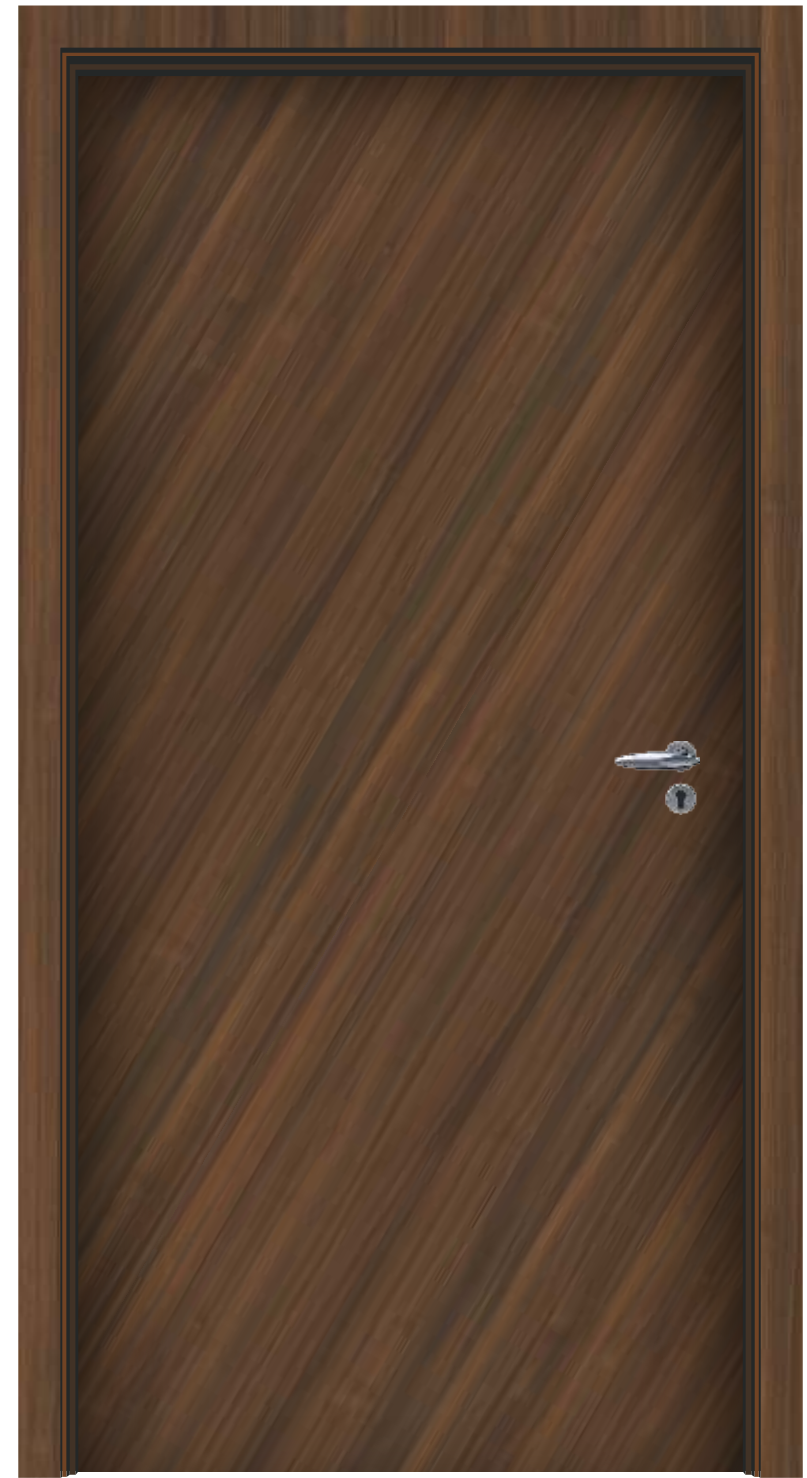

X-81

e'door
DESIGN

LASER DESIGN

Size : 40" x 84"

Thickness : 1mm

4627

X-82

Elevate Your Door With
Timeless Elegance