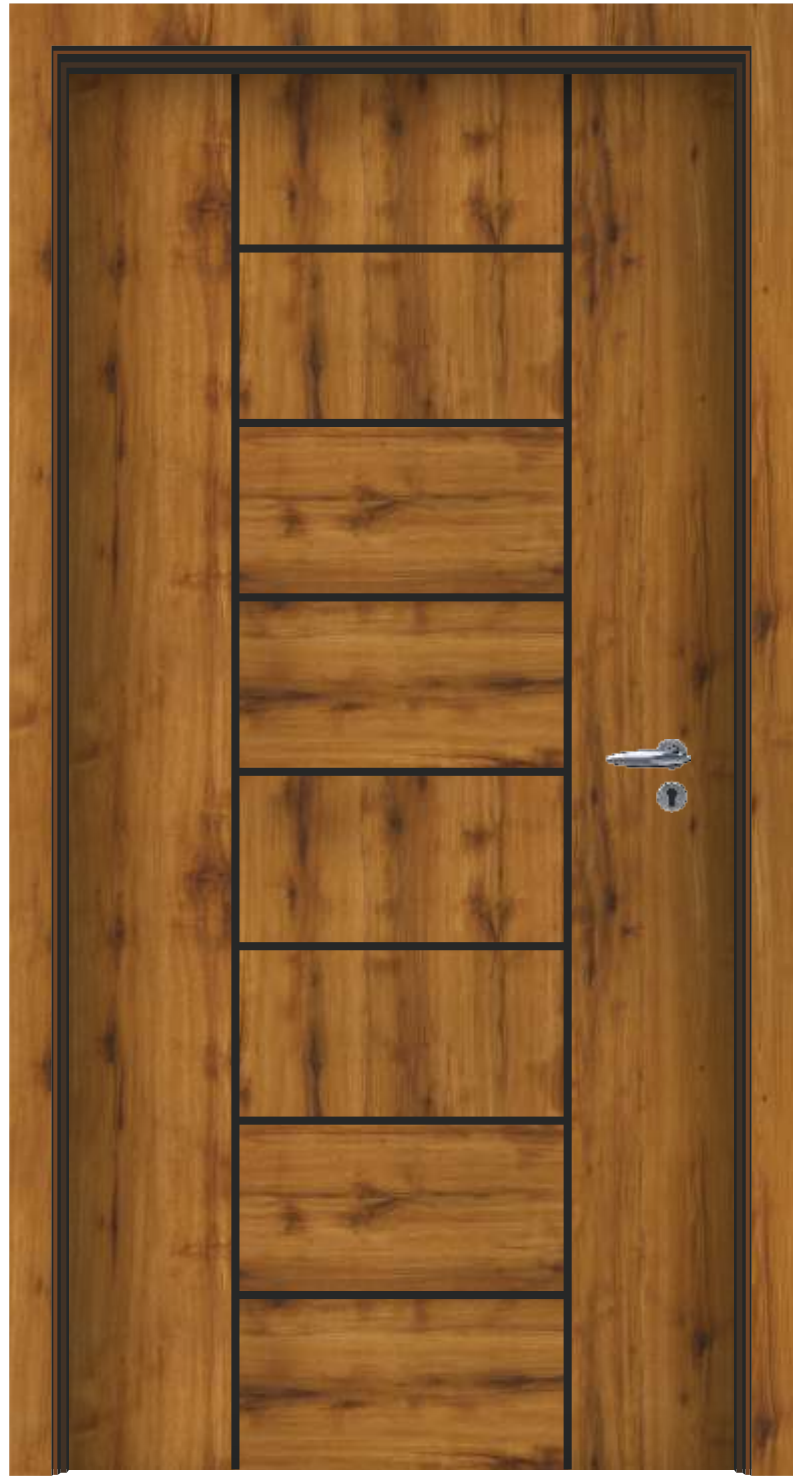

Elevate Your Door With
Timeless Elegance

e'door
DESIGN

CLASSIC DESIGN

Size : 40" x 84"

Thickness : 1mm

■ 190 ■ 7336

X-154

e'door
DESIGN

CLASSIC DESIGN

Size : 40" x 84"

Thickness : 1mm