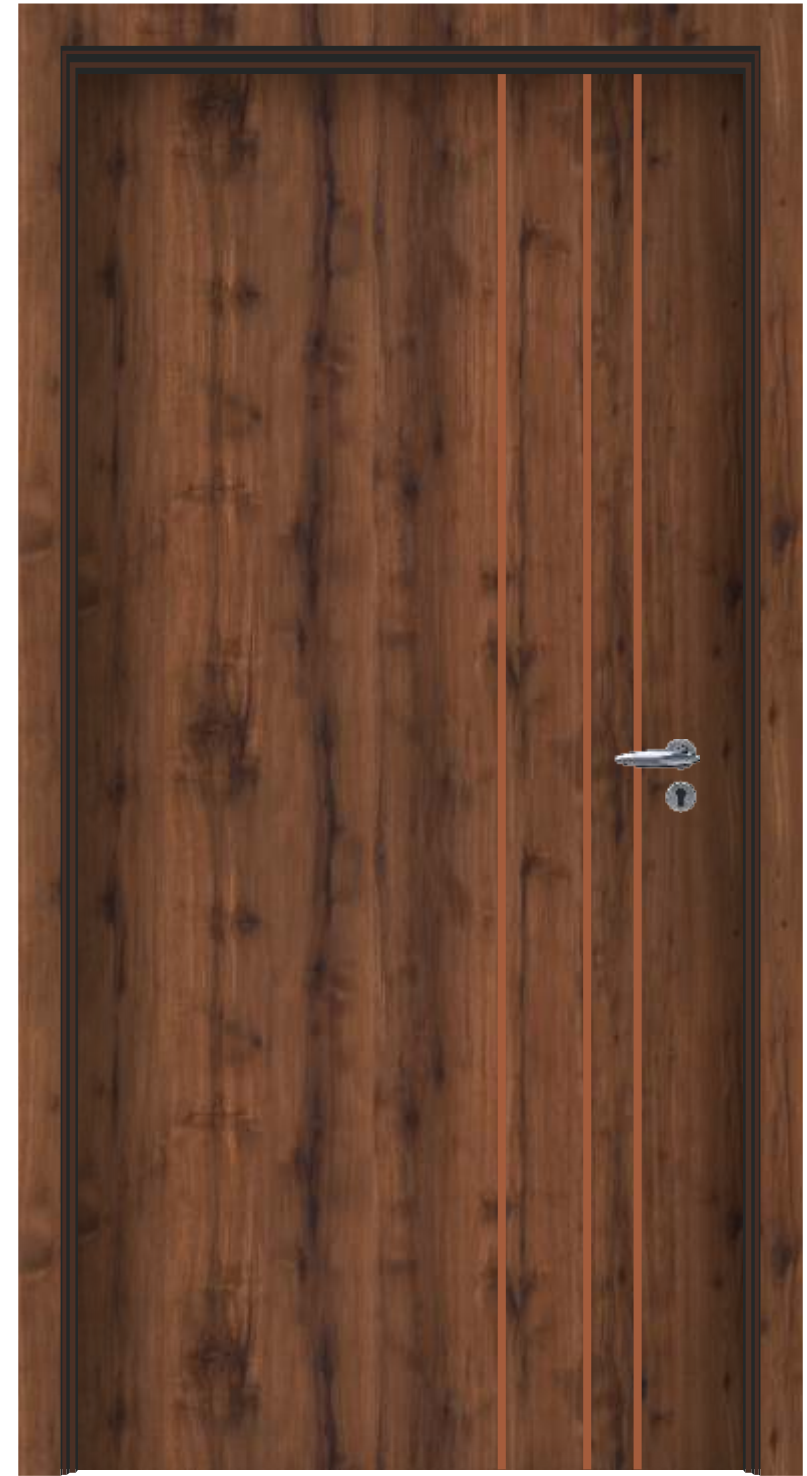

X-57

7376 | Bronze Foil