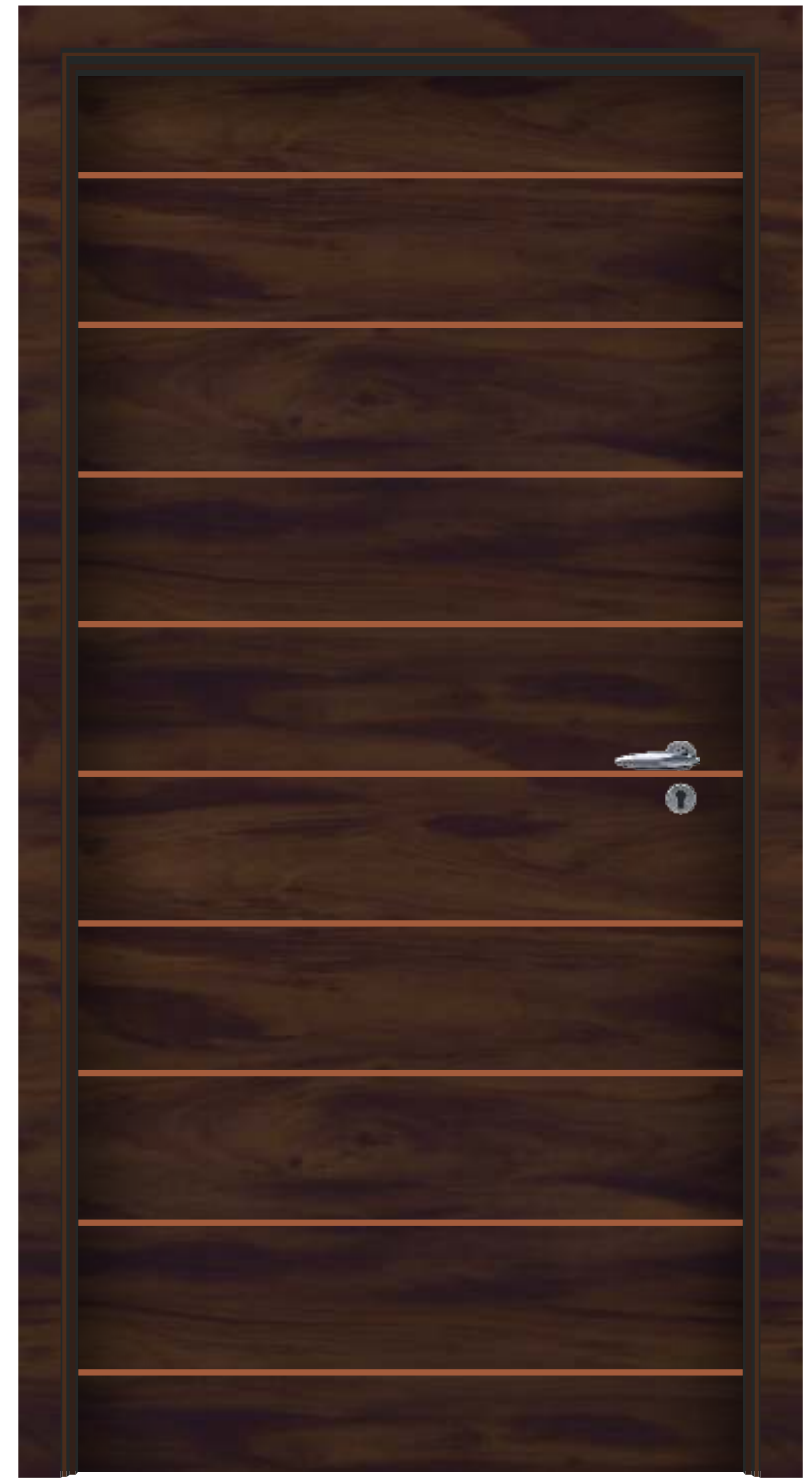

■ 800 | ■ Bronze Foil

X-32