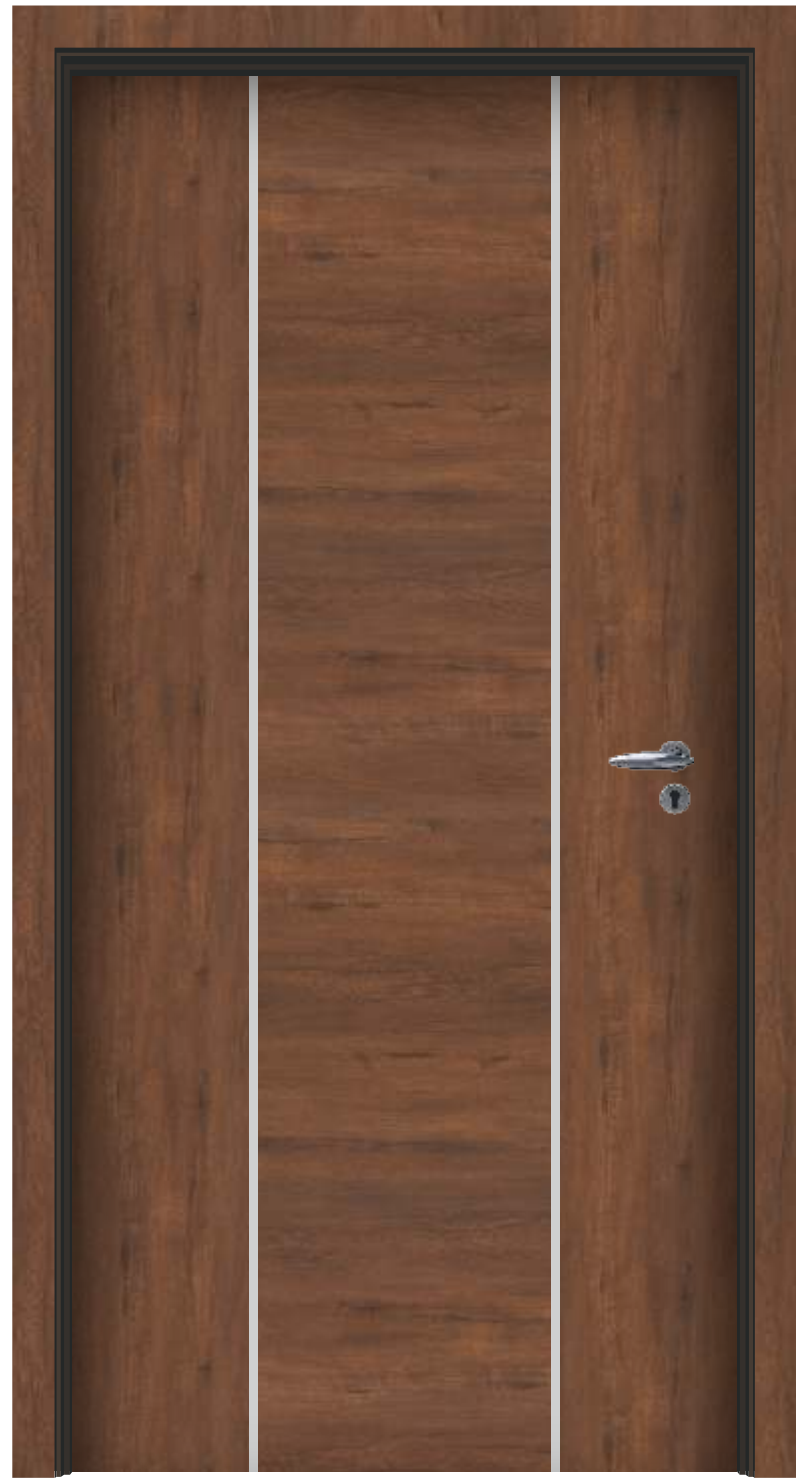

Elevate Your Door With
Timeless Elegance

e'door
DESIGN

CLASSIC DESIGN

Size : 40" x 84"

Thickness : 1mm

■ 4981 ■ 4581

X-147

e'door
DESIGN

CLASSIC DESIGN

Size : 40" x 84"

Thickness : 1mm