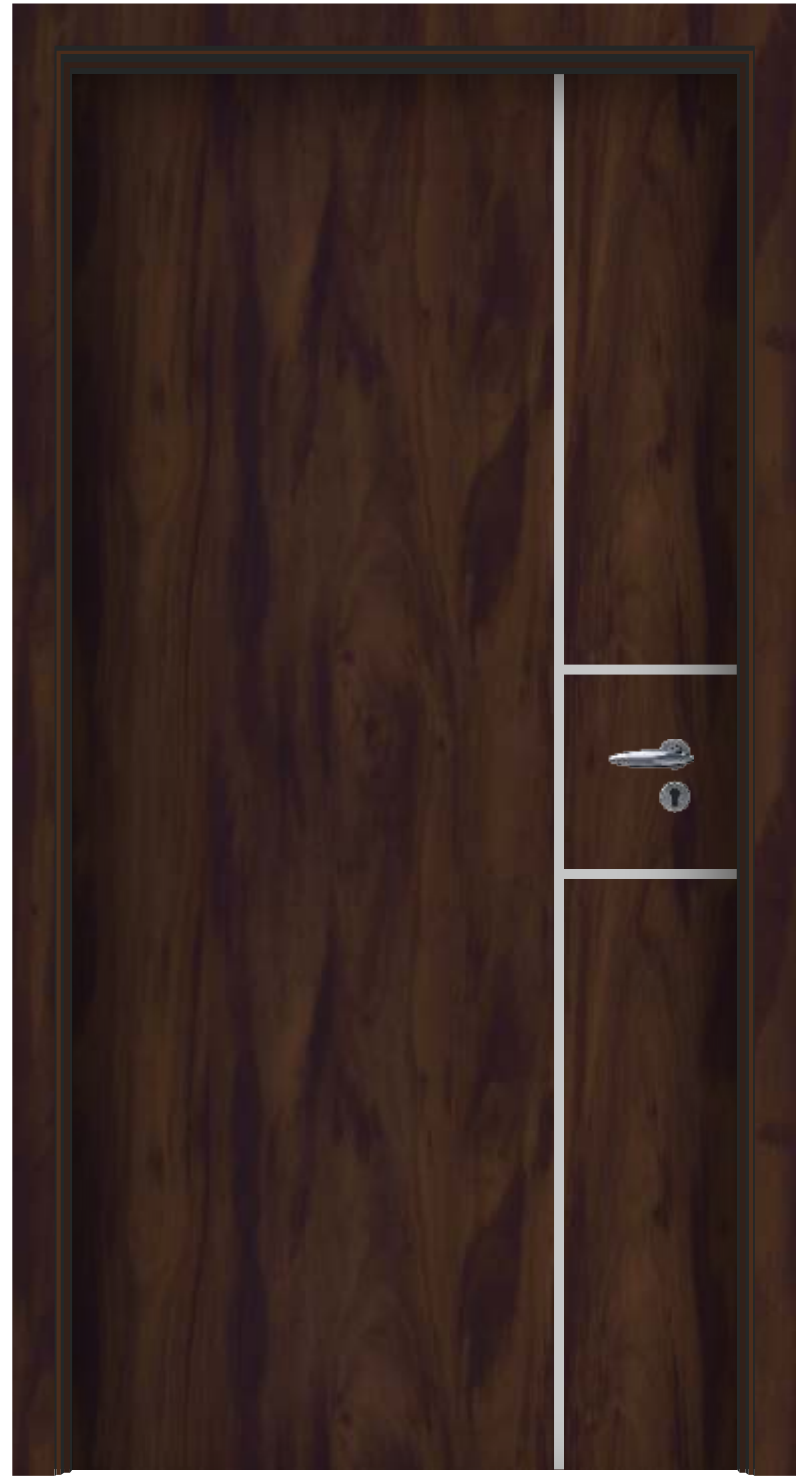

800 | Silver Foil

X-74

Elevate Your Door With
Timeless Elegance

e'door
DESIGN

METAL DESIGN

Size : 40" x 84"

Thickness : 1mm

■ 800 | ■ Silver Foil