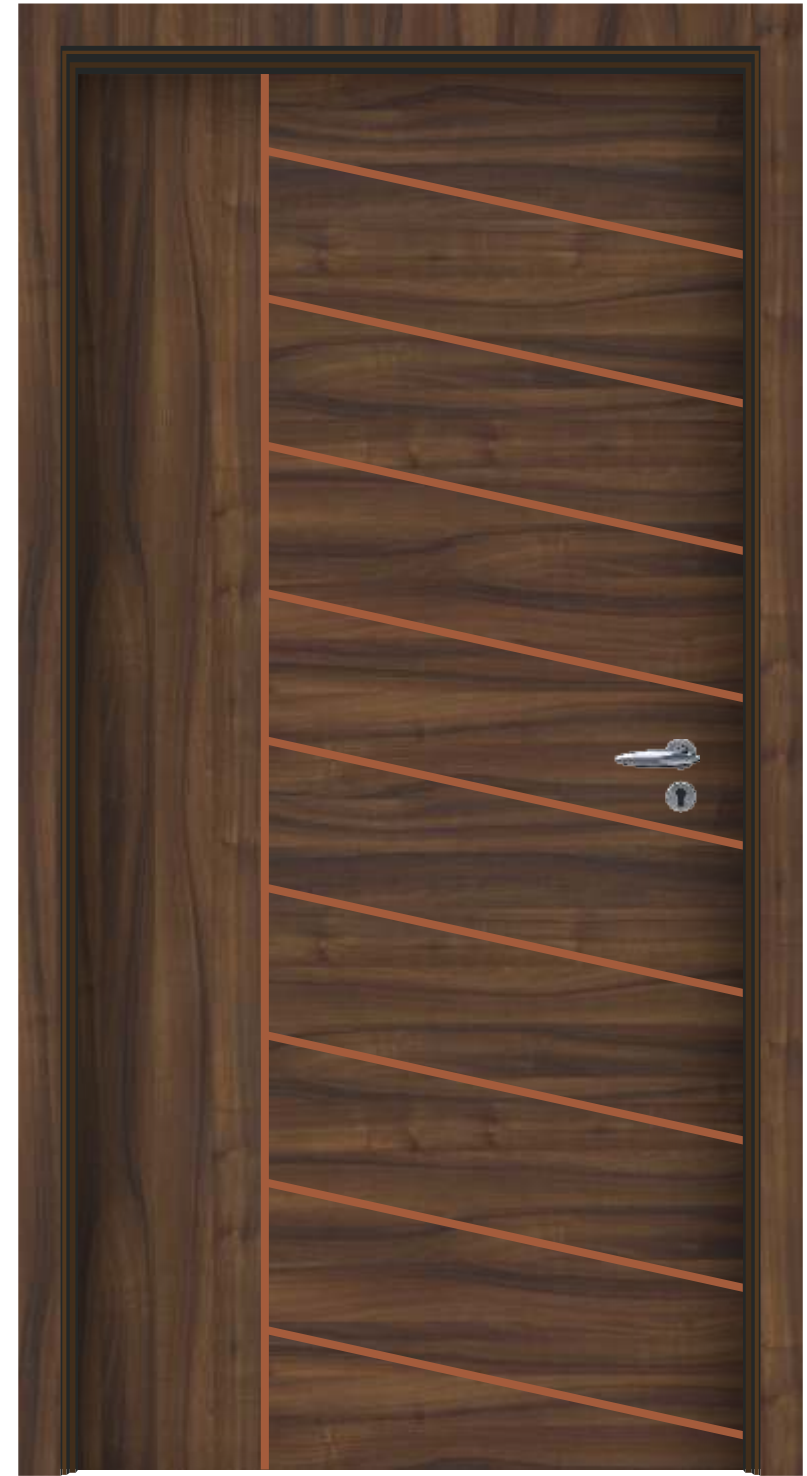

Thickness : 1mm

■ 800 | ■ Bronze Foil

⊗ X-48

e'door
DESIGN

METAL DESIGN

Size : 40" x 84"

Thickness : 1mm

■ 7375 | ■ Bronze Foil