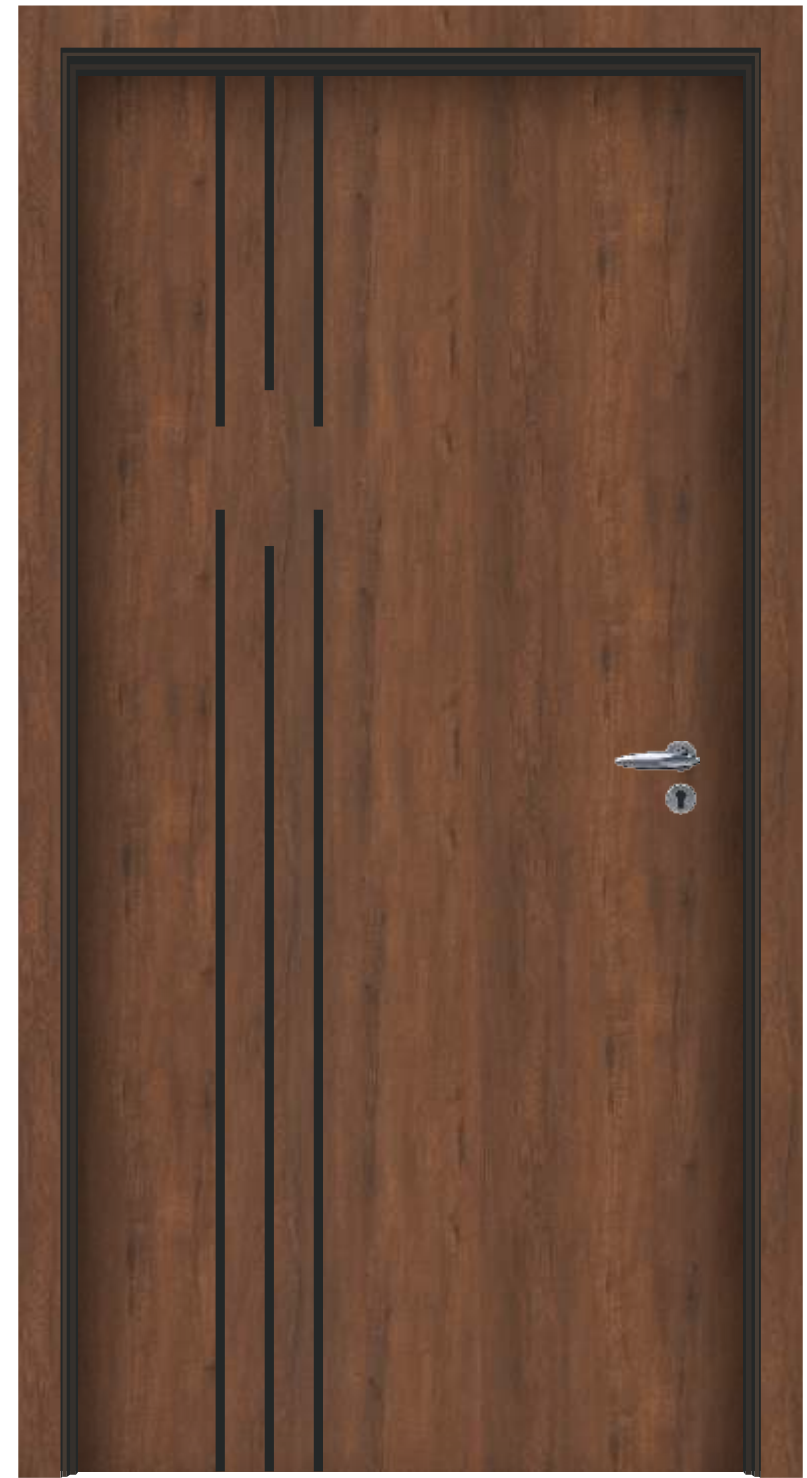

■ 190 ■ 4581

X-148