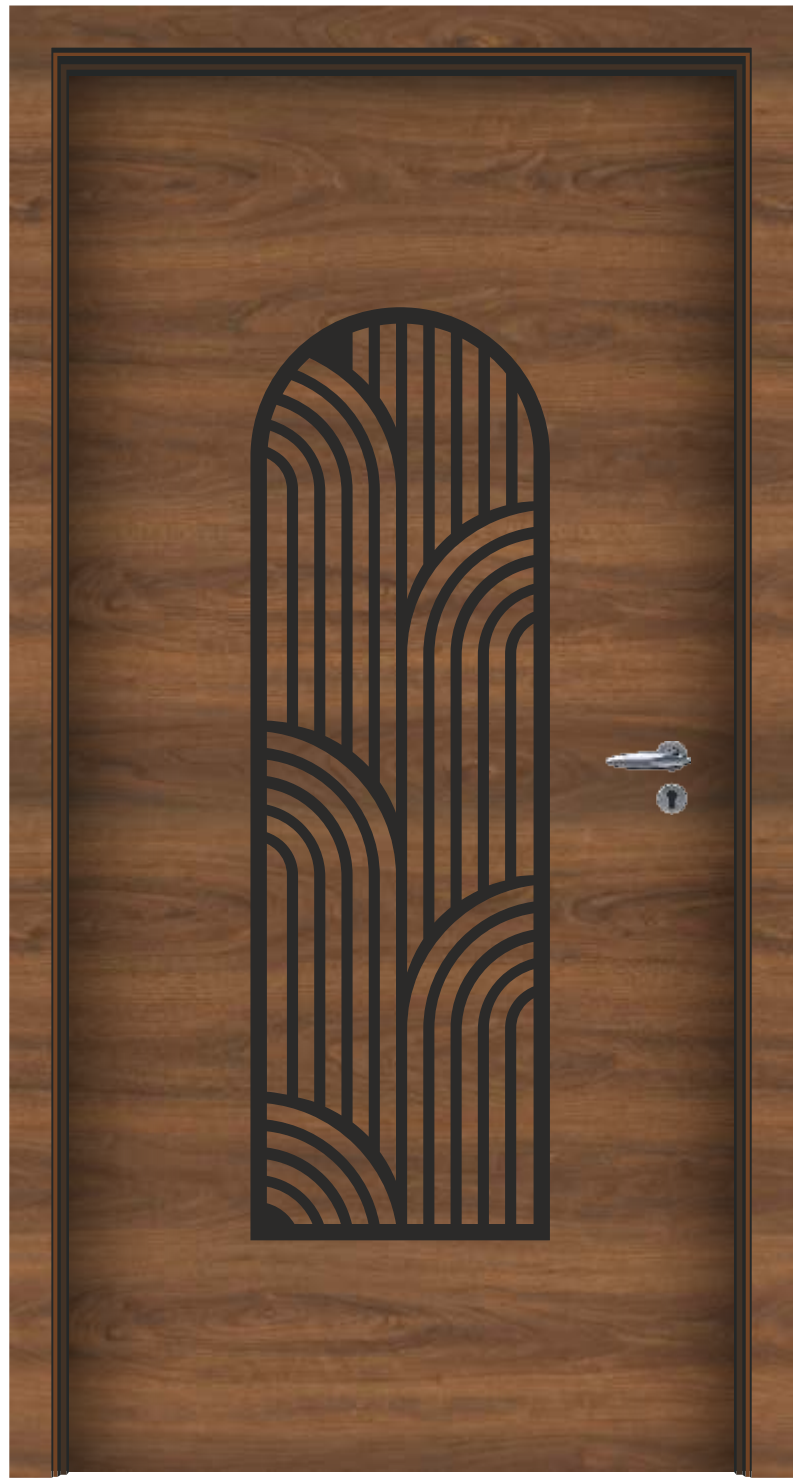

Elevate Your Door With
Timeless Elegance

e'door
DESIGN

LASER DESIGN

Size : 40" x 84"

Thickness : 1mm

■ 190 ■ 7014

X-77

e'door
DESIGN

LASER DESIGN

Size : 40" x 84"

Thickness : 1mm