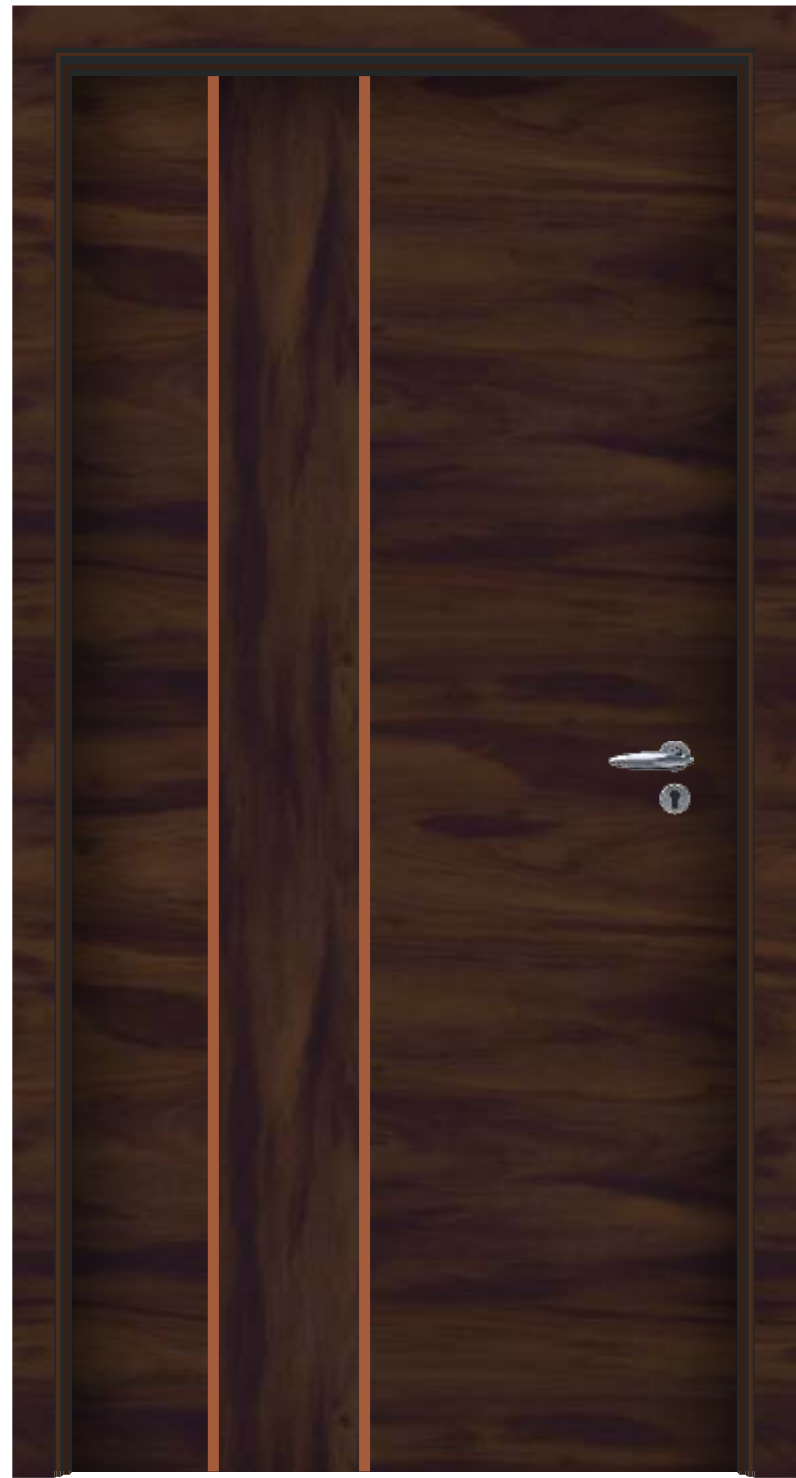

X-30

Elevate Your Door With Timeless Elegance

e'door
DESIGN

METAL DESIGN

Size : 40" x 84"

Thickness : 1mm

■ 800 | ■ Bronze Foil

X-31