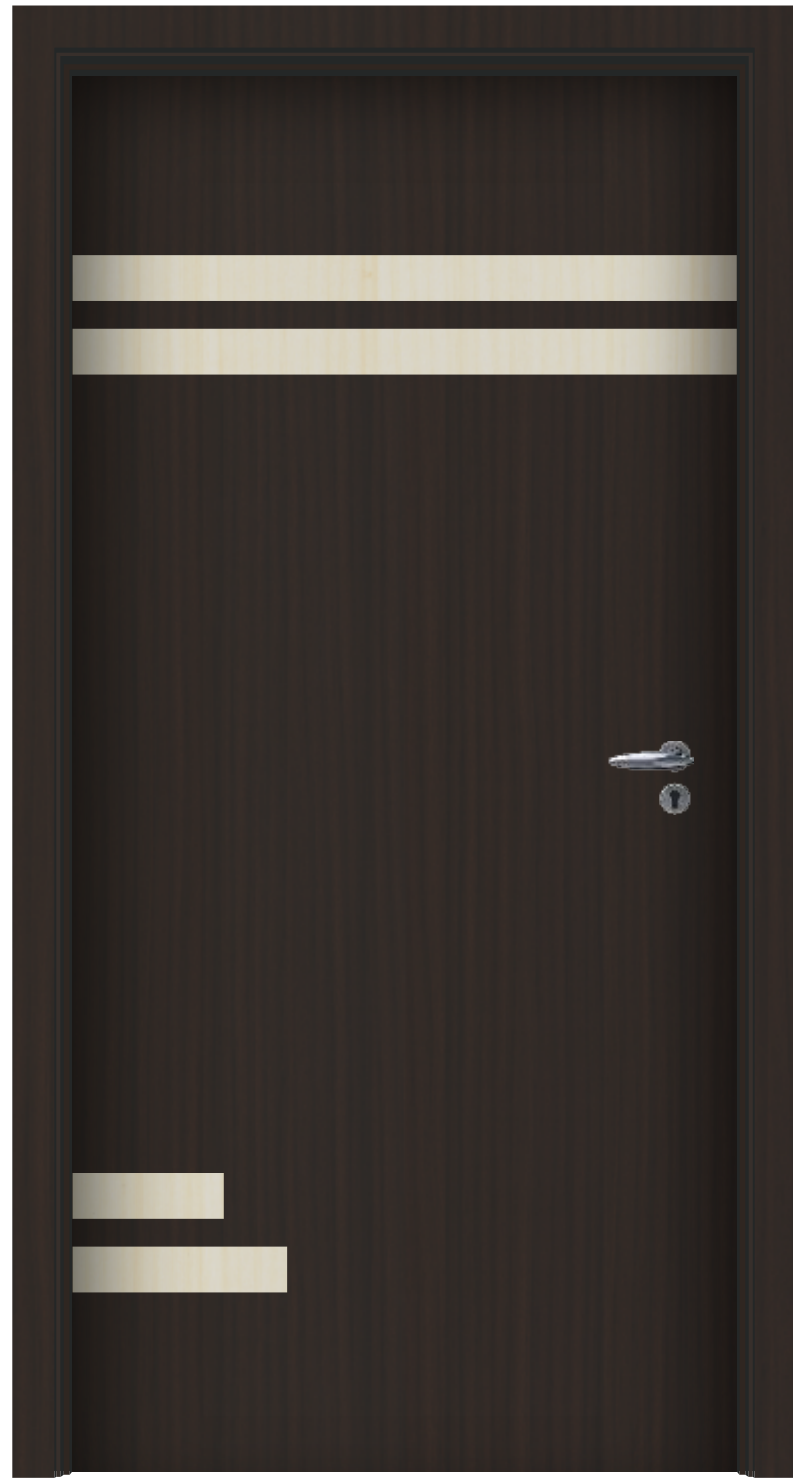

Elevate Your Door With
Timeless Elegance

e'door
DESIGN

CLASSIC DESIGN

Size : 40" x 84"

Thickness : 1mm

X-141

■ 745 ■ 746

e'door
DESIGN

CLASSIC DESIGN

Size : 40" x 84"

Thickness : 1mm