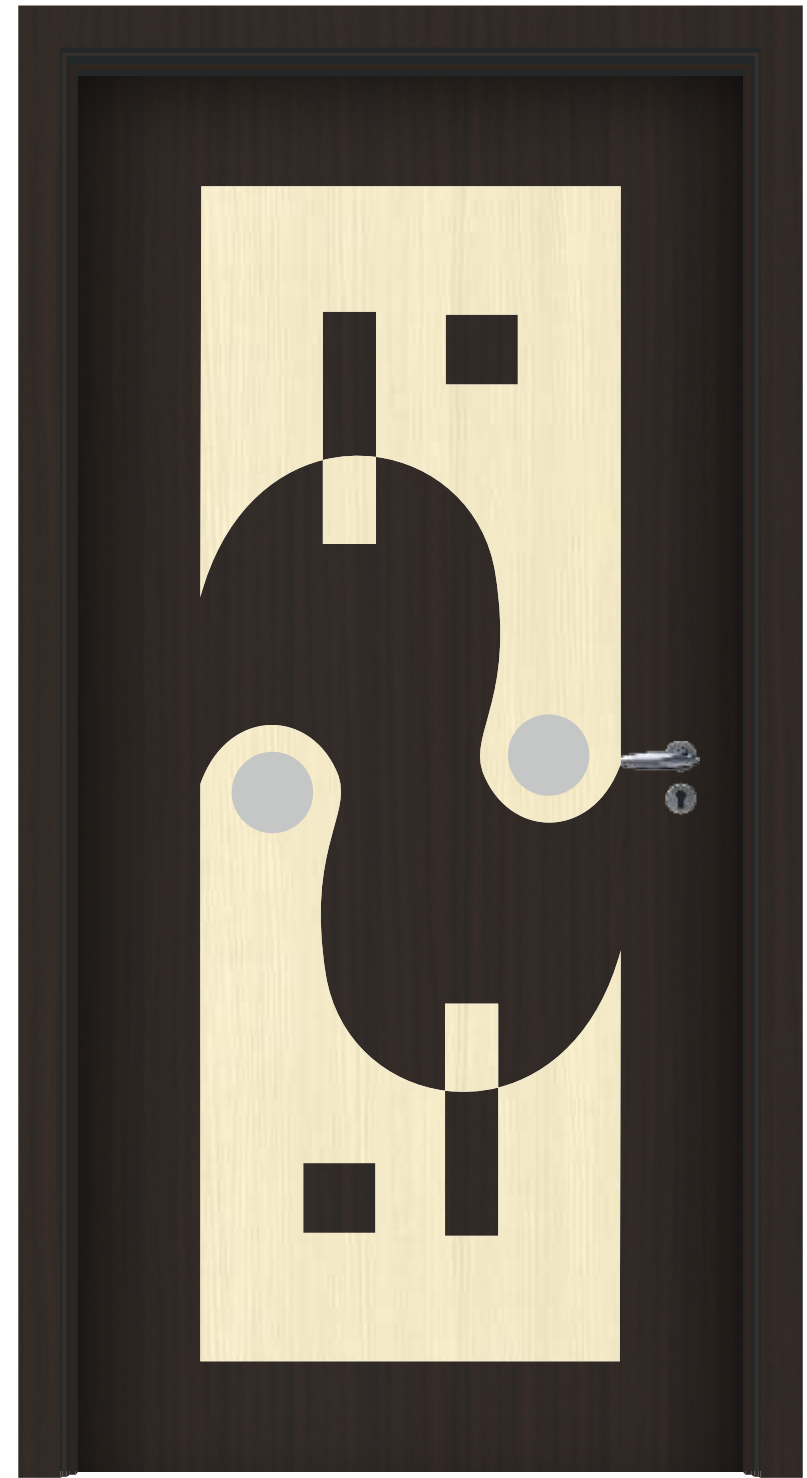

■ 811 ■ 746 | ■ Silver Foil

X-68