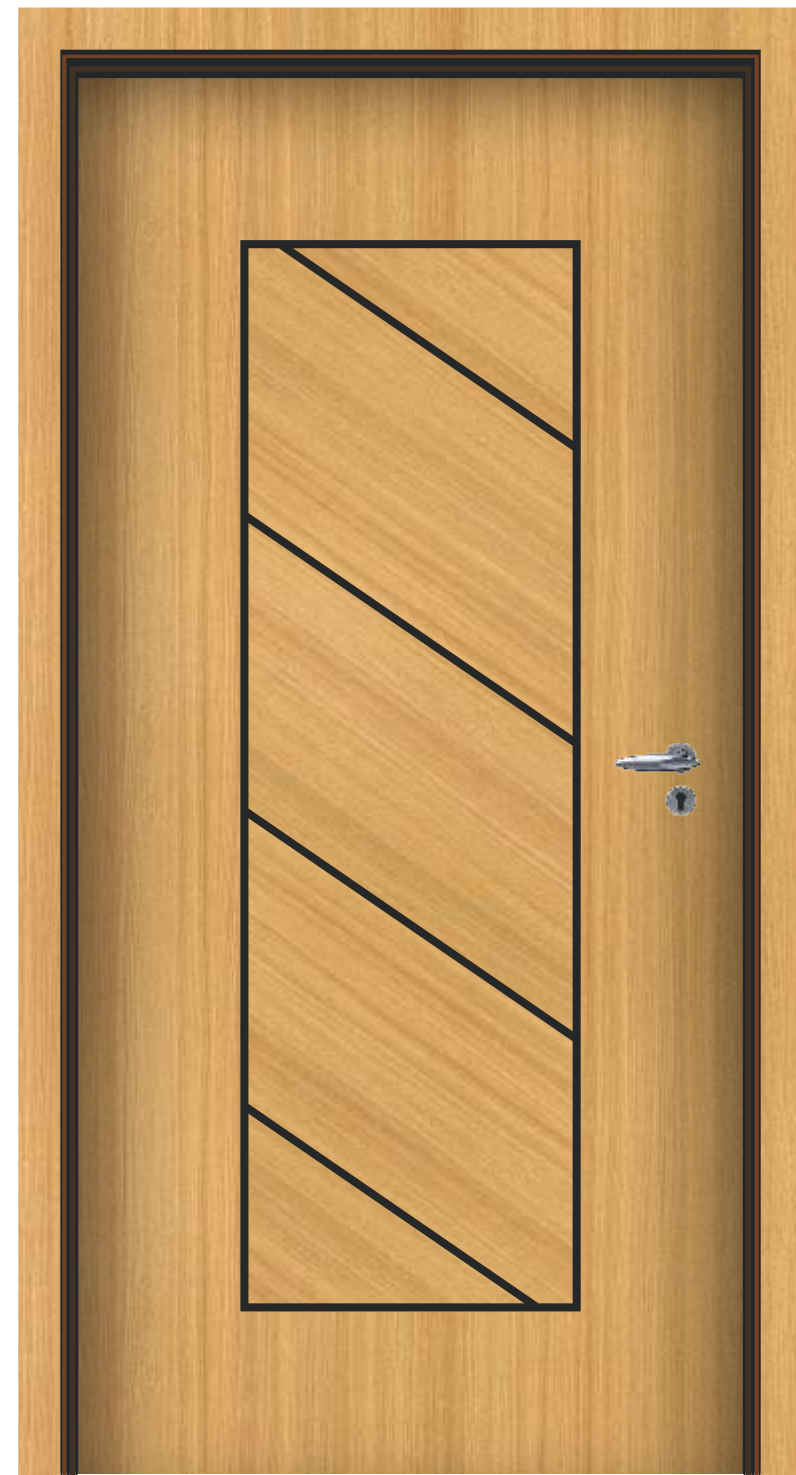

X-152

■ 190 ■ 7407