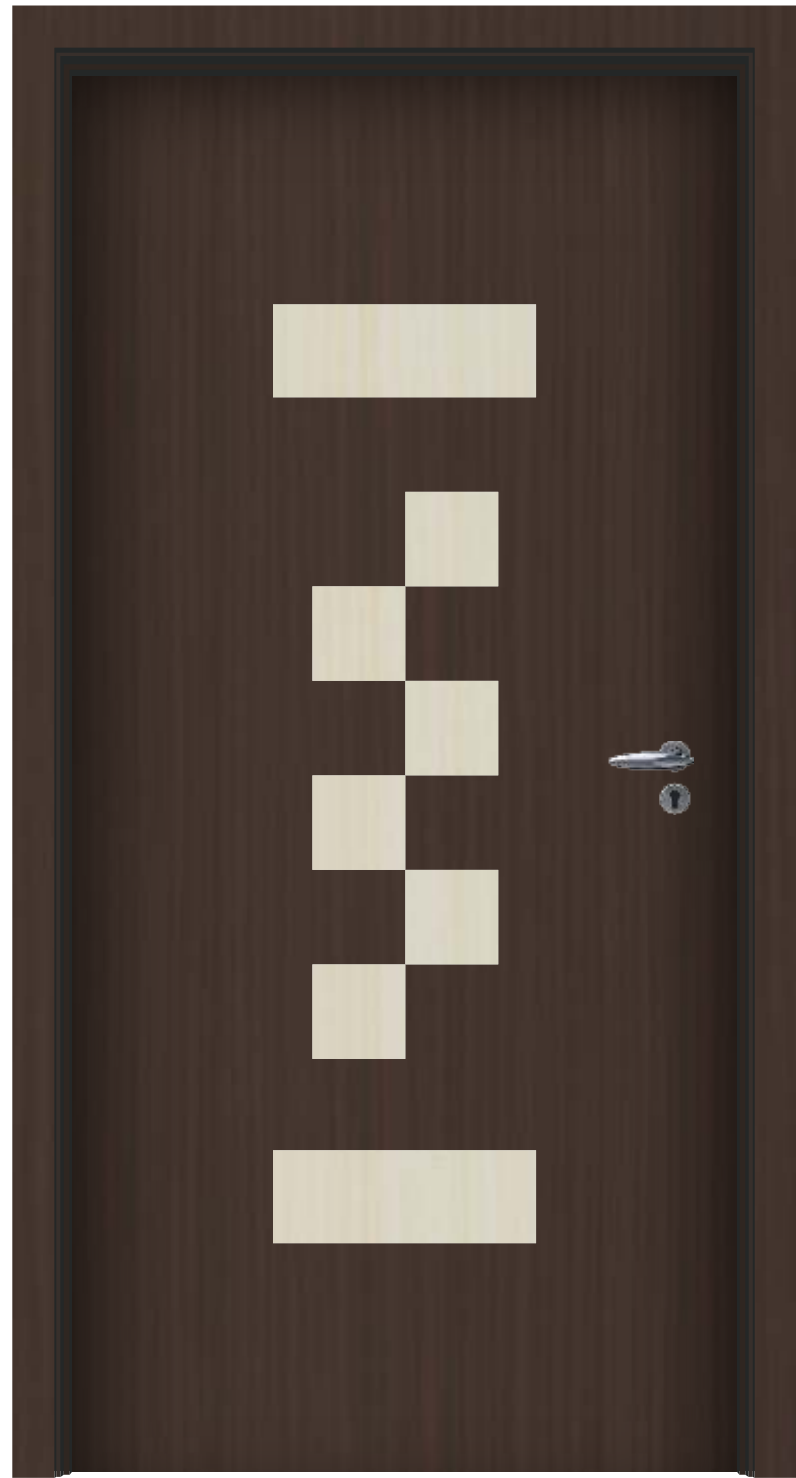

X-135

Elevate Your Door With
Timeless Elegance

e'door
DESIGN

CLASSIC DESIGN

Size : 40" x 84"

Thickness : 1mm

■ 745 ■ 747

X-120

e'door
DESIGN

CLASSIC DESIGN

Size : 40" x 84"

Thickness : 1mm

■ 745 ■ 746

X-124

Elevate Your Door With Timeless Elegance

e'door
DESIGN