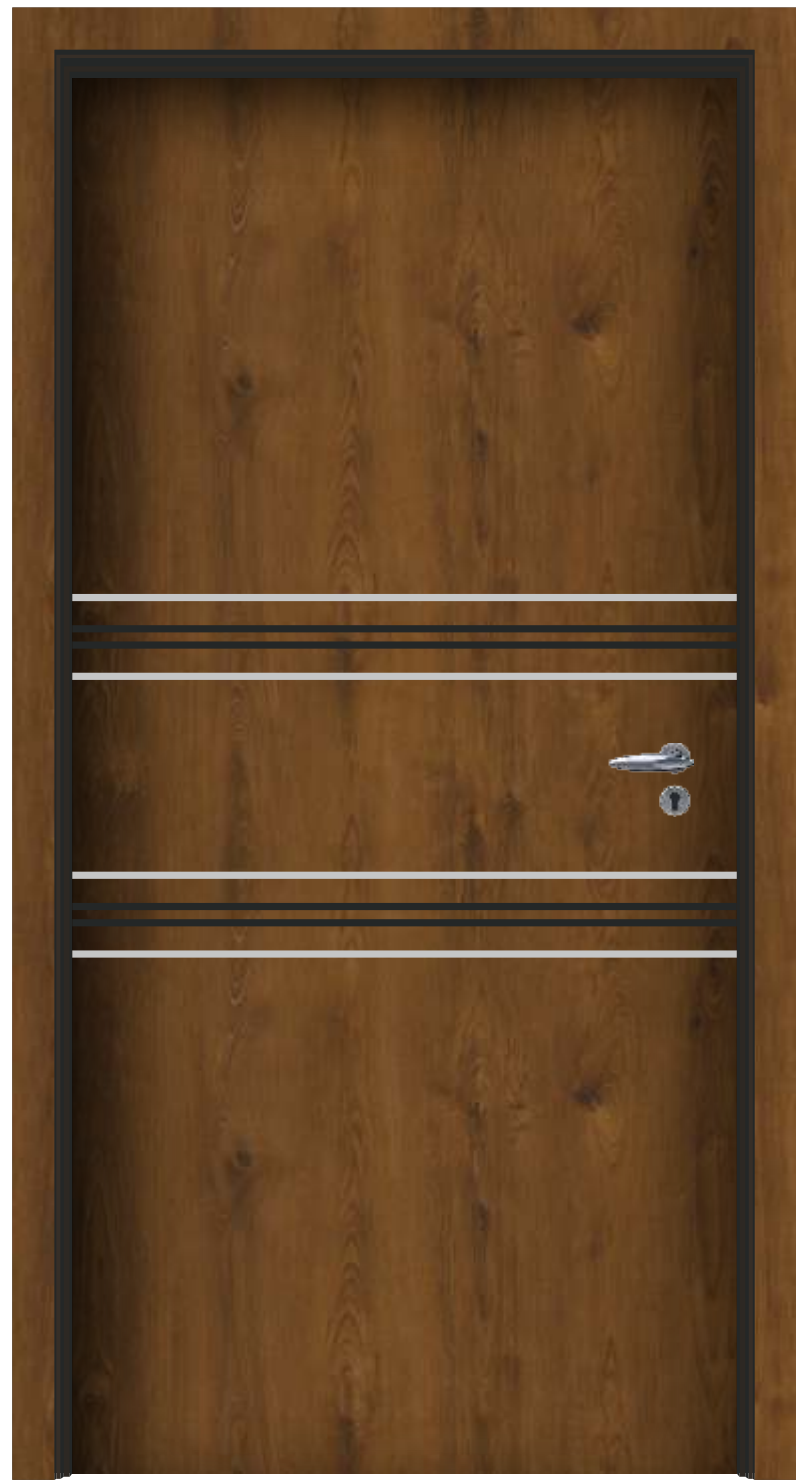

Elevate Your Door With Timeless Elegance

e'door
DESIGN

METAL DESIGN

Size : 40" x 84"

Thickness : 1mm

■ 190 ■ 422 | ■ Silver Foil

⊗ X-41

e'door
DESIGN

METAL DESIGN

Size : 40" x 84"

Thickness : 1mm