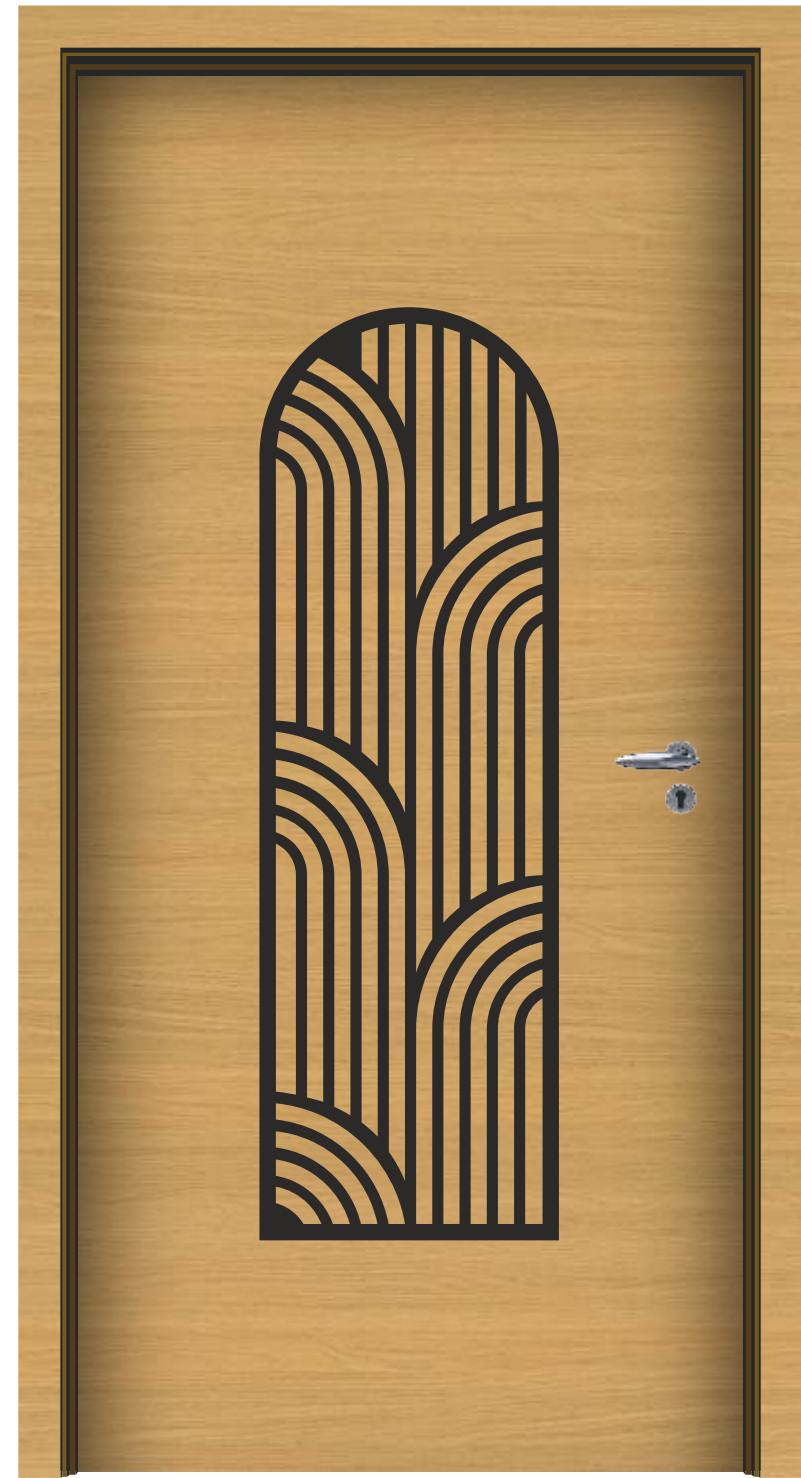

Thickness : 1mm

■ 168 ■ 7008

X-78

Elevate Your Door With
Timeless Elegance

e'door
DESIGN

LASER DESIGN

Size : 40" x 84"

Thickness : 1mm