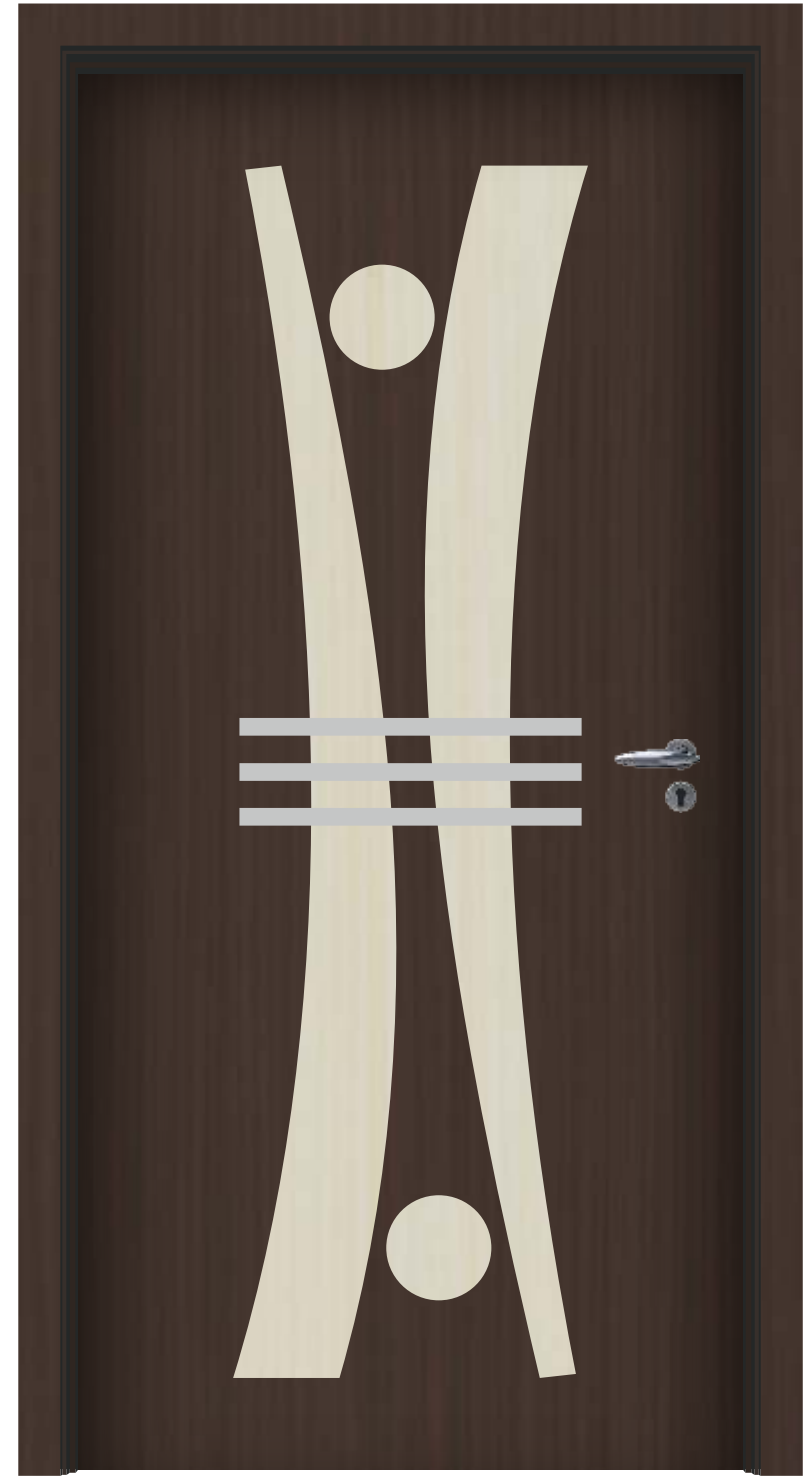

■ 745 ■ 747 | ■ Silver Foil

X-70