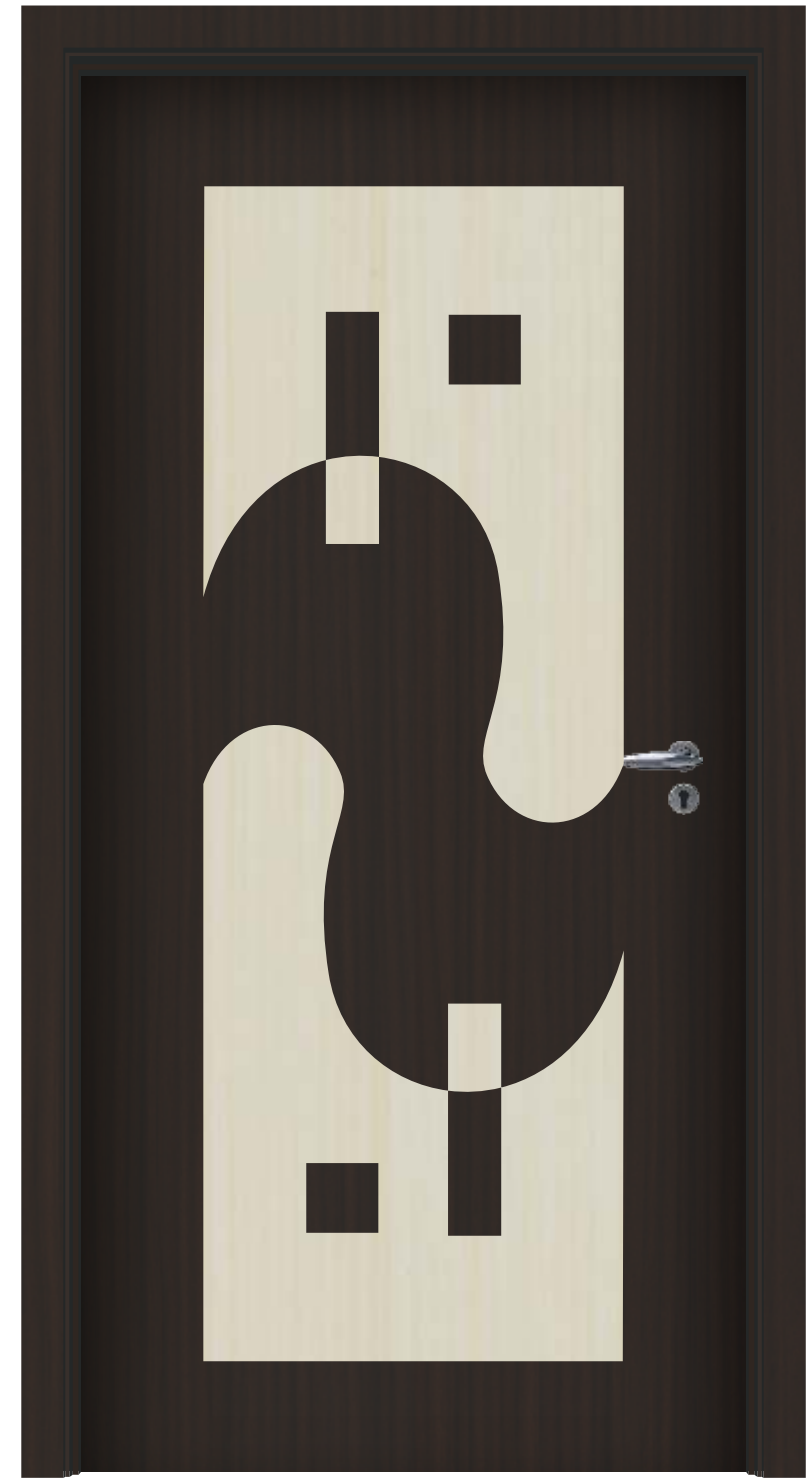

■ 745 ■ 746

X-124