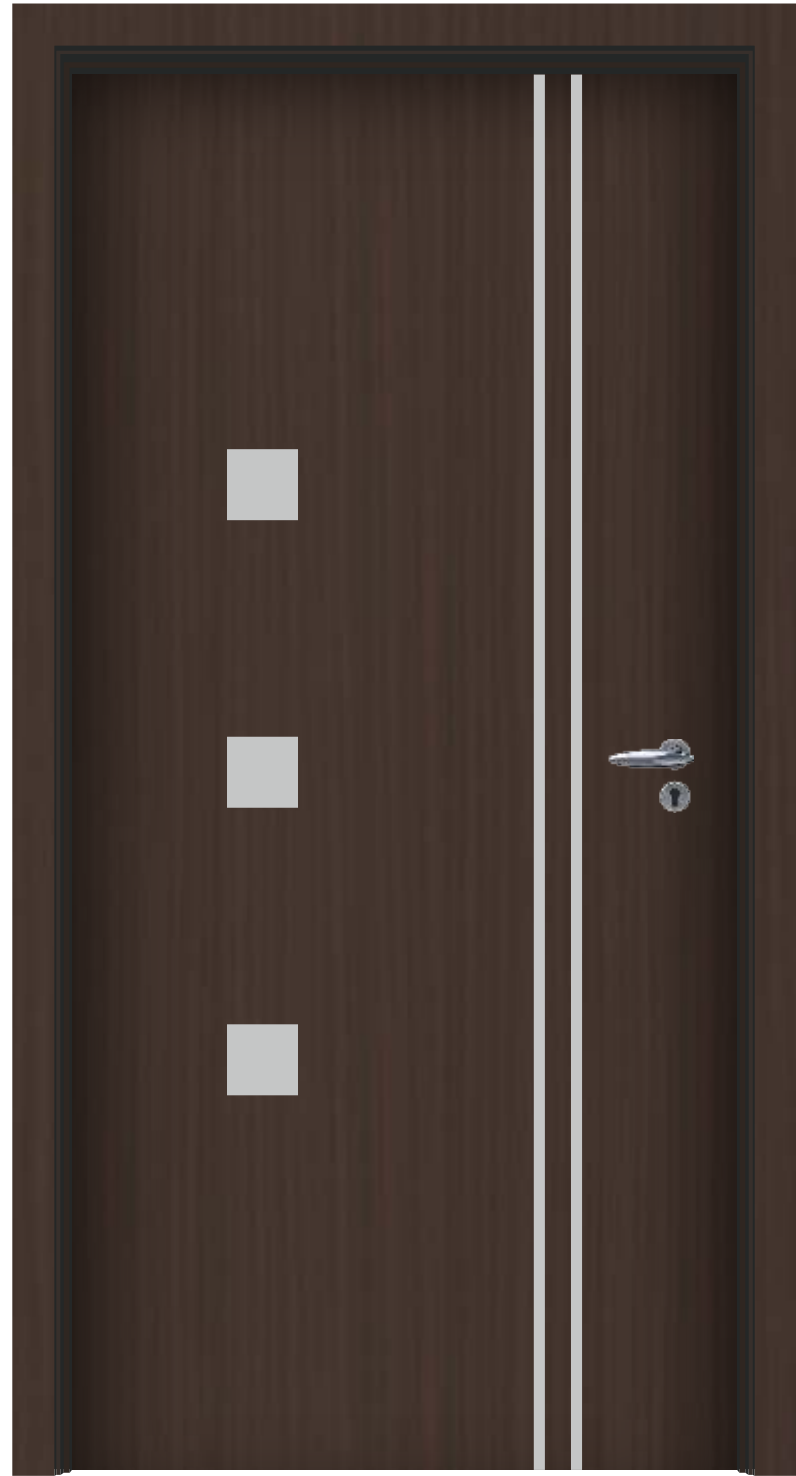

Elevate Your Door With
Timeless Elegance

e'door
DESIGN

METAL DESIGN

Size : 40" x 84"

Thickness : 1mm

747 | Silver Foil

X-60

e'door
DESIGN

METAL DESIGN

Size : 40" x 84"

Thickness : 1mm