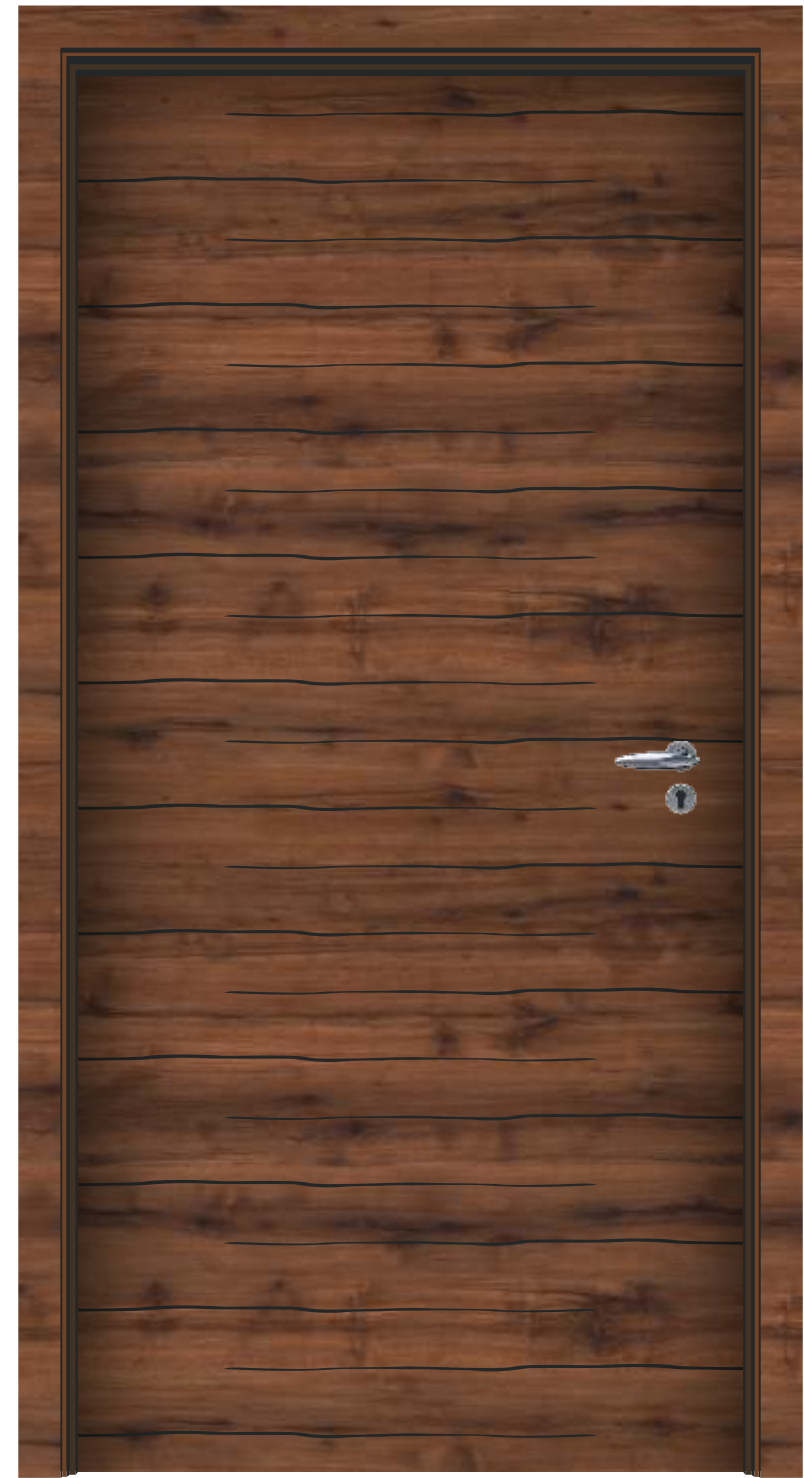

■ 190 | ■ 7376

X-153