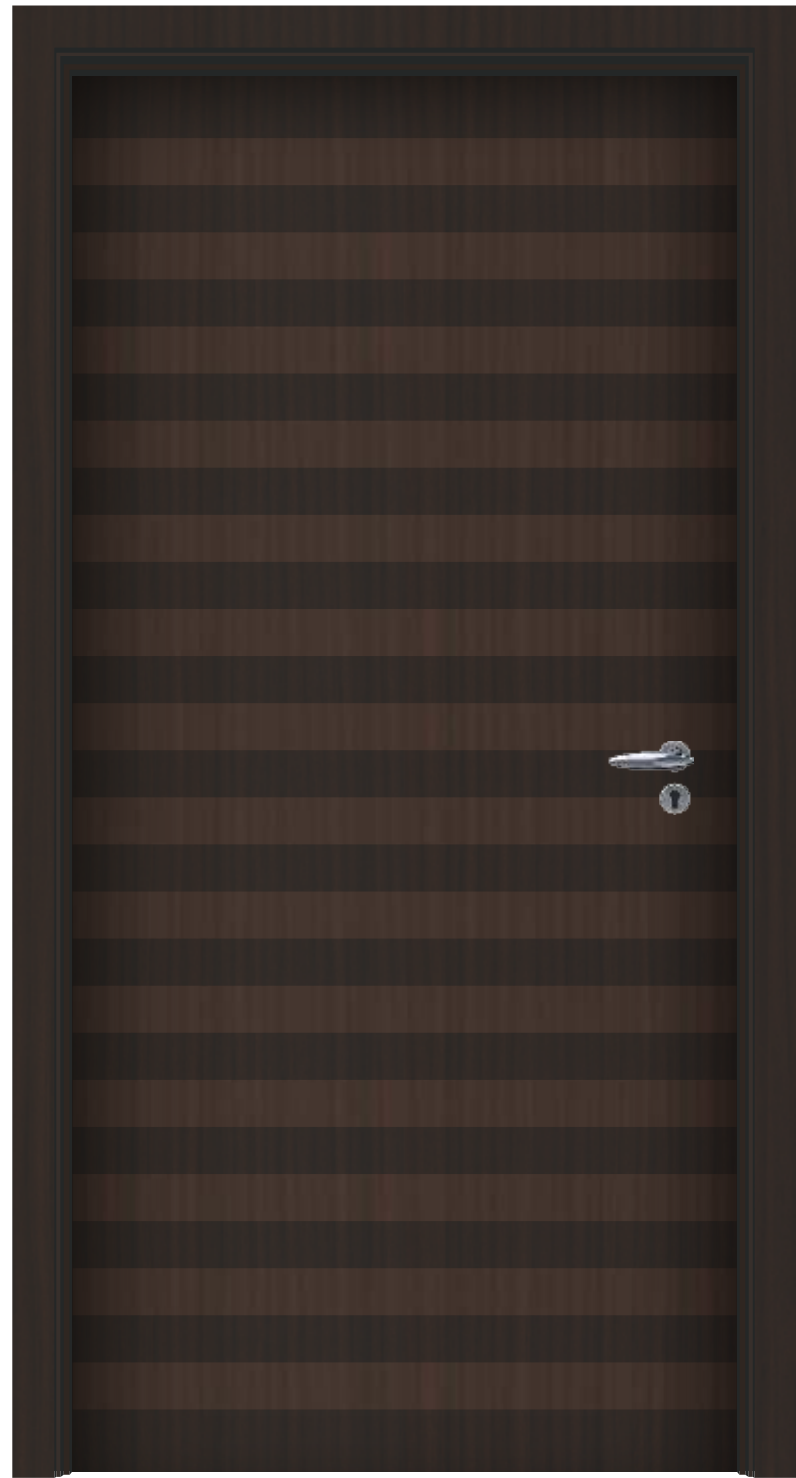

Thickness : 1mm

■ 4981 ■ 423

X-133

Elevate Your Door With
Timeless Elegance

e'door
DESIGN

CLASSIC DESIGN

Size : 40" x 84"

Thickness : 1mm