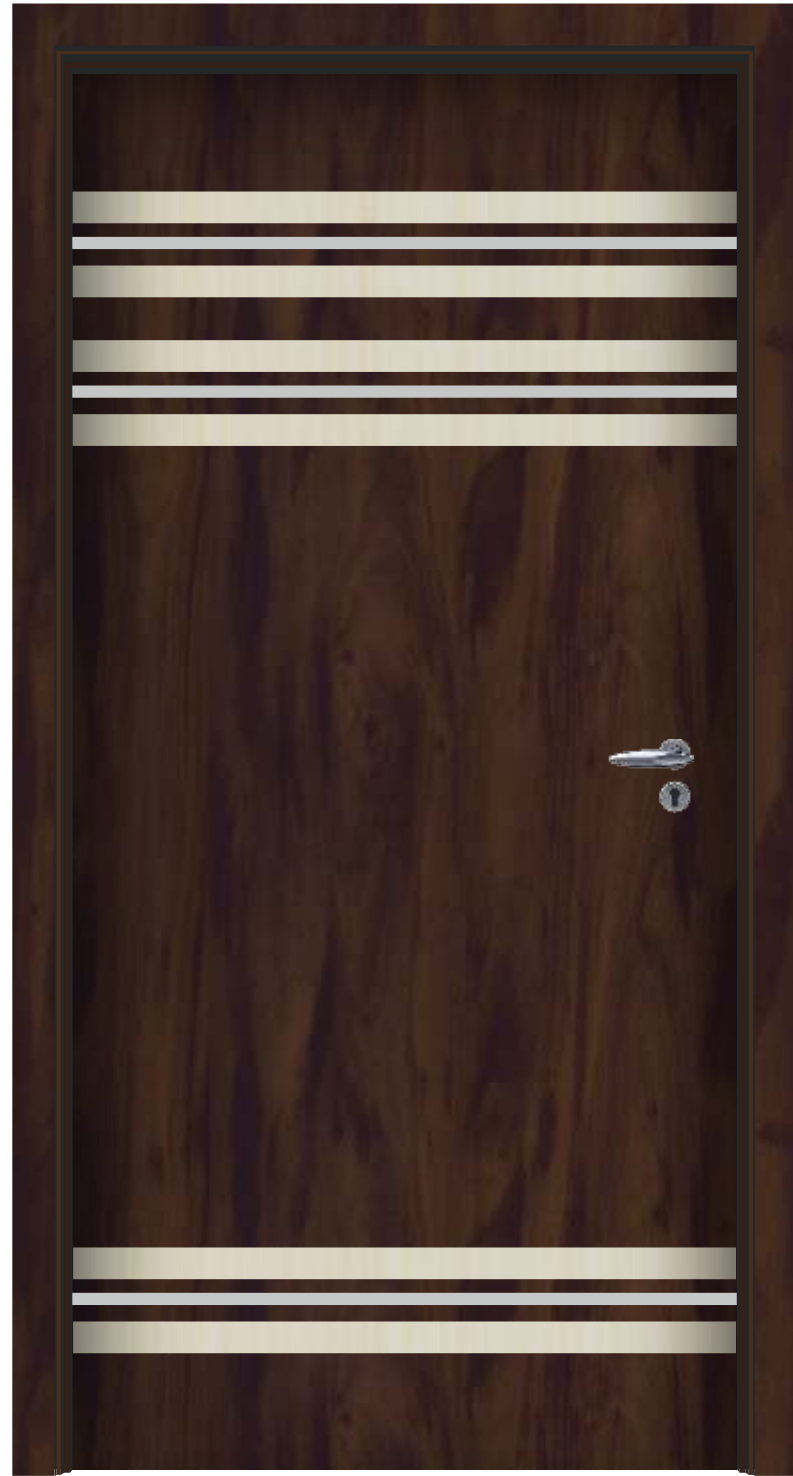

■ 745 | ■ Silver Foil

X-61

Elevate Your Door With
Timeless Elegance

e'door
DESIGN

METAL DESIGN

Size : 40" x 84"

Thickness : 1mm

■ 745 ■ 800 | ■ Silver Foil