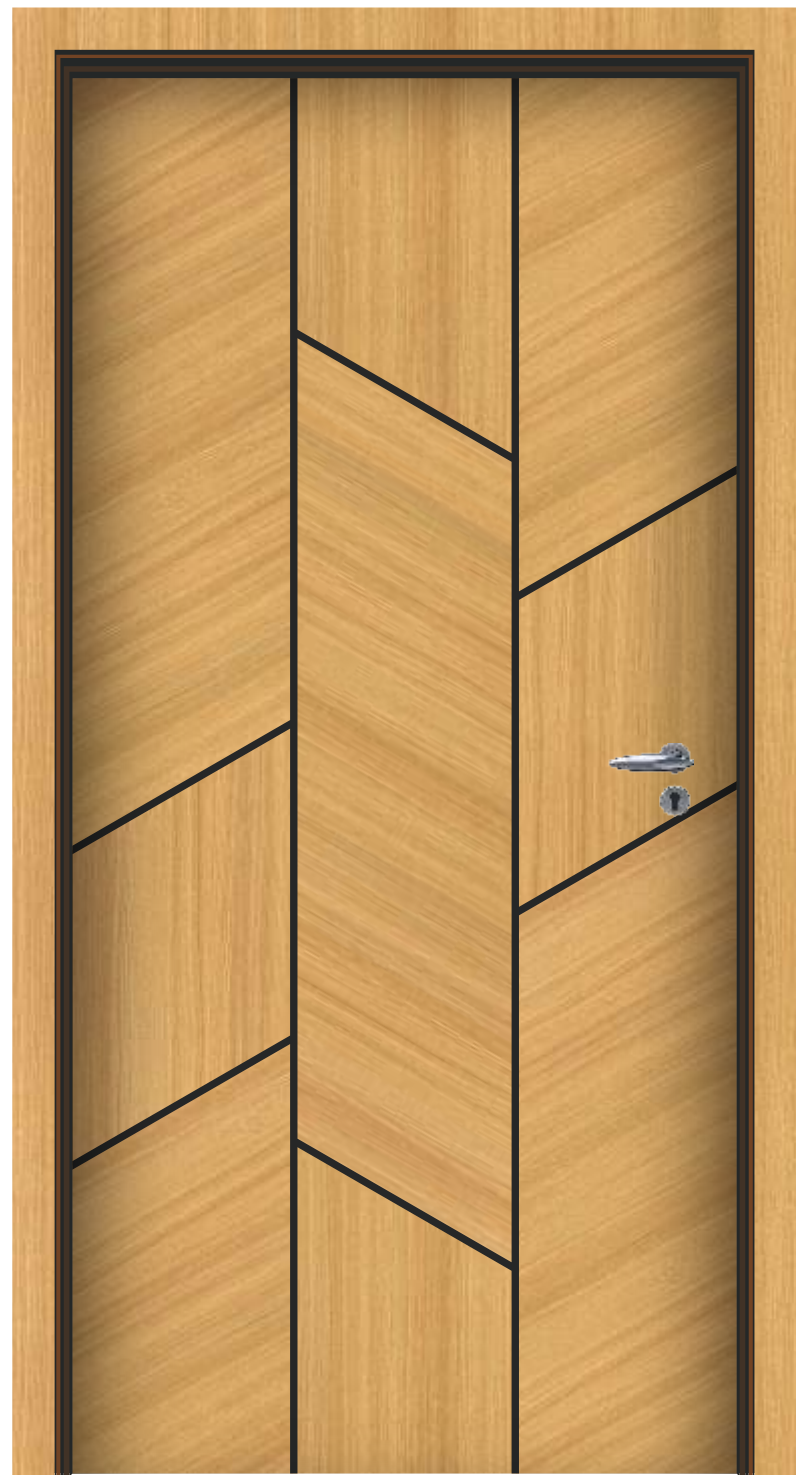

Elevate Your Door With
Timeless Elegance

e'door
DESIGN

LASER DESIGN

Size : 40" x 84"

Thickness : 1mm

X-136

■ 168 ■ 7407

e'door
DESIGN

LASER DESIGN

Size : 40" x 84"

Thickness : 1mm